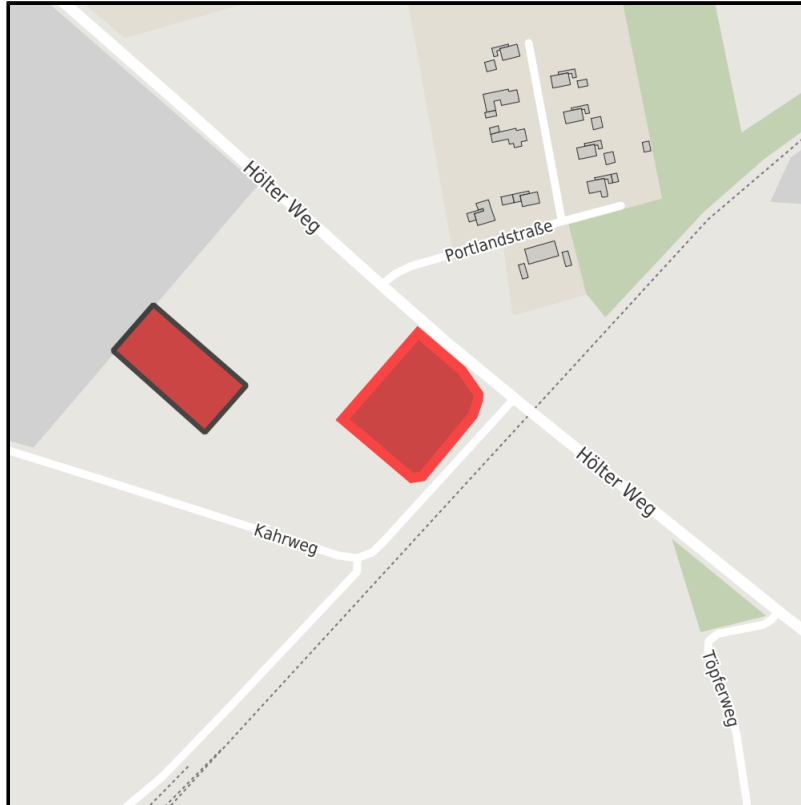

EXPOSÉ

Kahrweg / GE IIa

Ort: Geseke

Regional overview

Municipal overview

Detail view

Parcel

Area size	4,167 m ²
Price	49.00 €/m ²
Availability	Immediately available area
Divisible	No
24h operation	No

Details on commercial zone

Area type	GE
-----------	----

Transport infrastructure

Freeway	A44	3 km
---------	-----	------

EXPOSÉ

Kahrweg / GE IIa

Ort: Geseke

Contact person