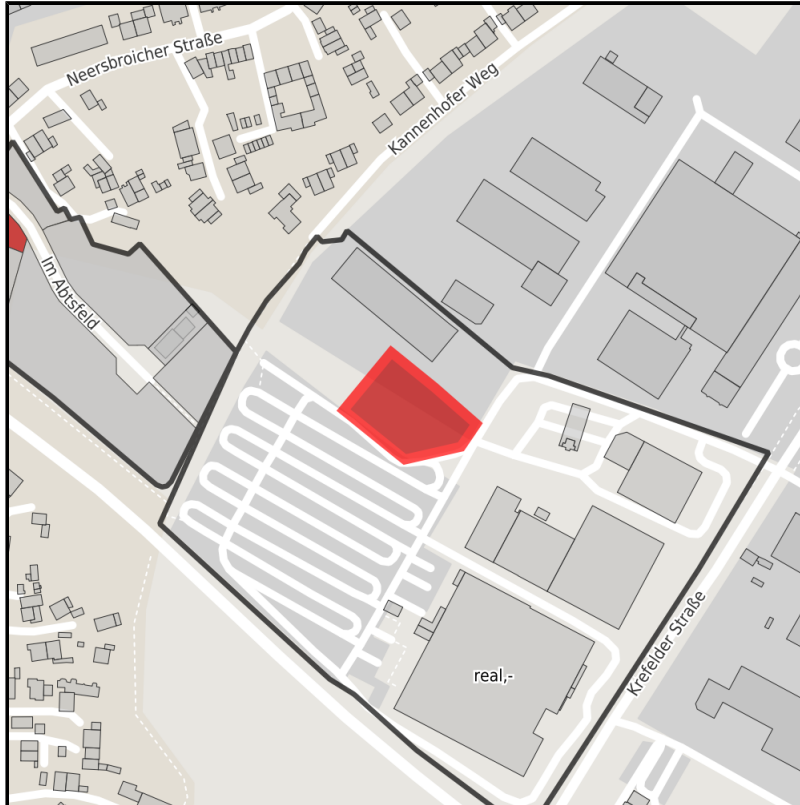

EXPOSÉ

GE Krefelderstraße

Ort: Mönchengladbach

Regional overview

Municipal overview

Detail view

Parcel

Area size	3,000 m ²
Availability	Immediately available area
Divisible	No
24h operation	No

Details on commercial zone

Area type	GE
-----------	----

Links

<https://niederrhein.blis-online.eu>

EXPOSÉ

GE Krefelderstraße

Ort: Mönchengladbach

Transport infrastructure