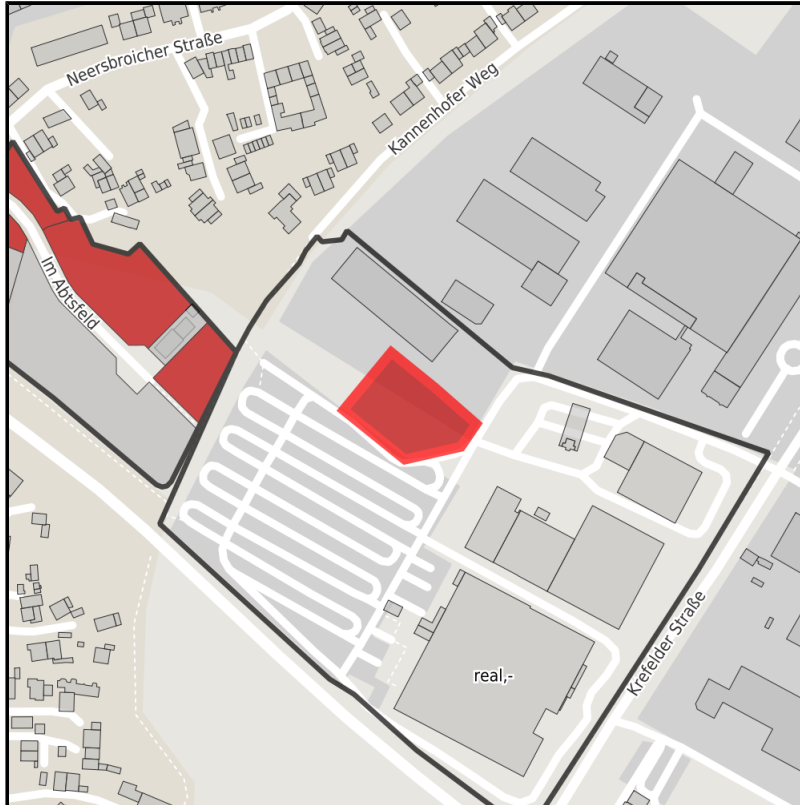

EXPOSÉ

GE Krefelderstraße

Ort: Mönchengladbach

Regional overview

Municipal overview

Detail view

Parcel

Area size	3,000 m ²
Availability	Immediately available area
Divisible	No
24h operation	No

Details on commercial zone

Area type	GE
-----------	----

Links

<https://niederrhein.blis-online.eu>

EXPOSÉ

GE Krefelderstraße

Ort: Mönchengladbach

Transport infrastructure