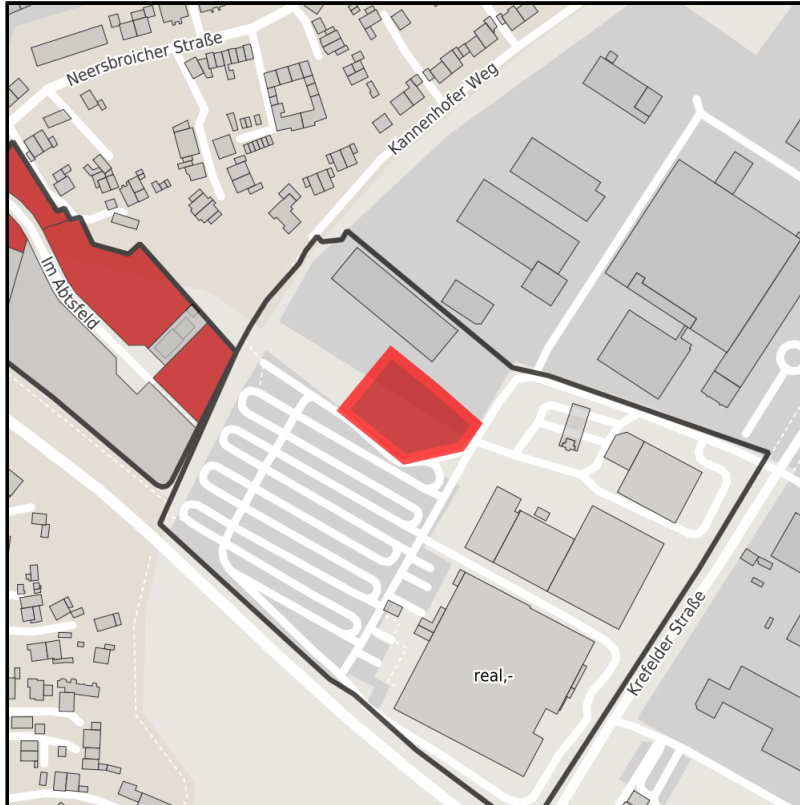

## EXPOSÉ

GE Krefelderstraße

Ort: Mönchengladbach

Regional overview

Municipal overview

Detail view

### Parcel

Area size	3,000 m <sup>2</sup>
Availability	Immediately available area
Divisible	No
24h operation	No