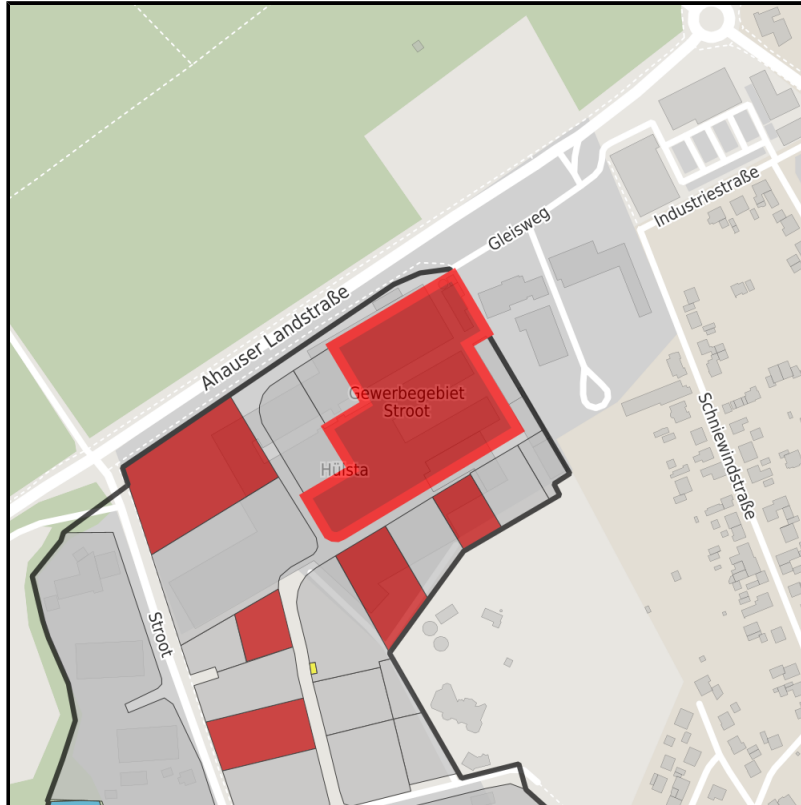

EXPOSÉ

Stroot

Ort: Heek

Regional overview

Municipal overview

Detail view

Parcel

Area size	16,600 m ²
Availability	Immediately available area
Area designation	Commercial zone
Divisible	No
24h operation	No

Details on commercial zone

Industrial tax multiplier	417.00 %
Area type	GE

Links

<https://muensterland.blis-online.eu>

EXPOSÉ

Stroot

Ort: Heek

Transport infrastructure