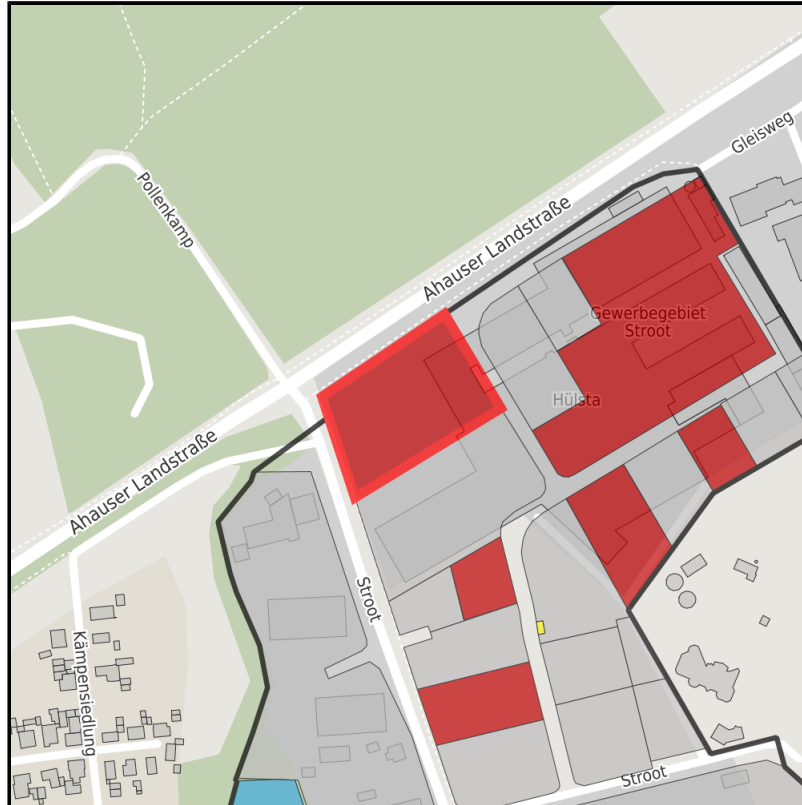

EXPOSÉ

Stroot

Ort: Heek

Regional overview

Municipal overview

Detail view

Parcel

Area size	7,800 m ²
Availability	Immediately available area
Area designation	Commercial zone
Divisible	No
24h operation	No

Details on commercial zone

Industrial tax multiplier	417.00 %
Area type	GE

Links

<https://muensterland.blis-online.eu>

EXPOSÉ

Stroot

Ort: Heek

Transport infrastructure