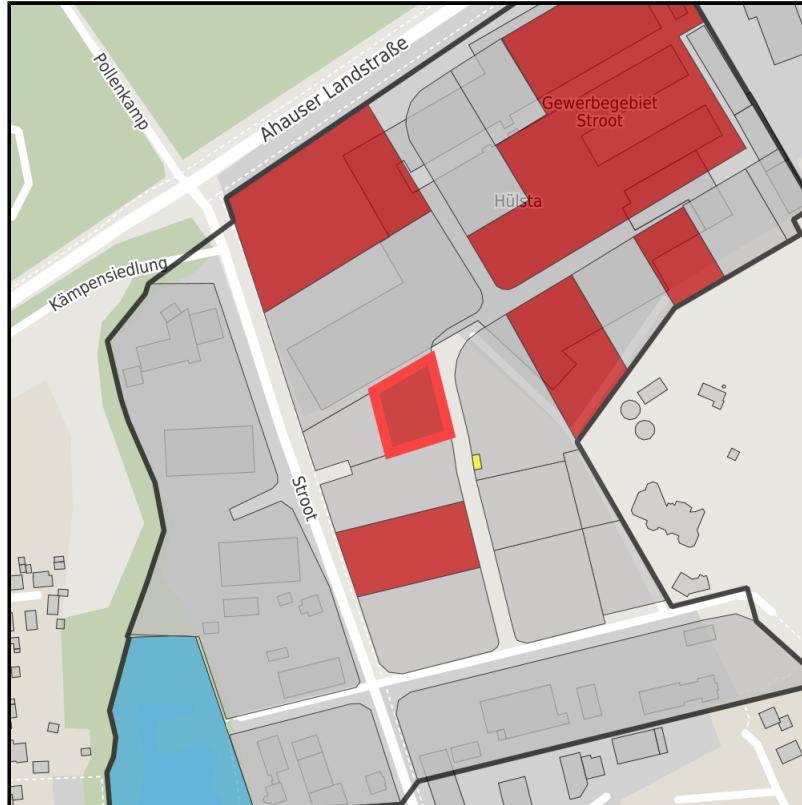

Stroot

Ort: Heek

www.germansite.de

Regional overview

Municipal overview

Detail view

Parcel

Area size	1,565 m ²
Availability	Immediately available area
Area designation	Commercial zone
Divisible	No
24h operation	No

Details on commercial zone

Industrial tax multiplier	417.00 %
Area type	GE

Links

<https://muensterland.blis-online.eu>

EXPOSÉ

Stroot

Ort: Heek

Transport infrastructure