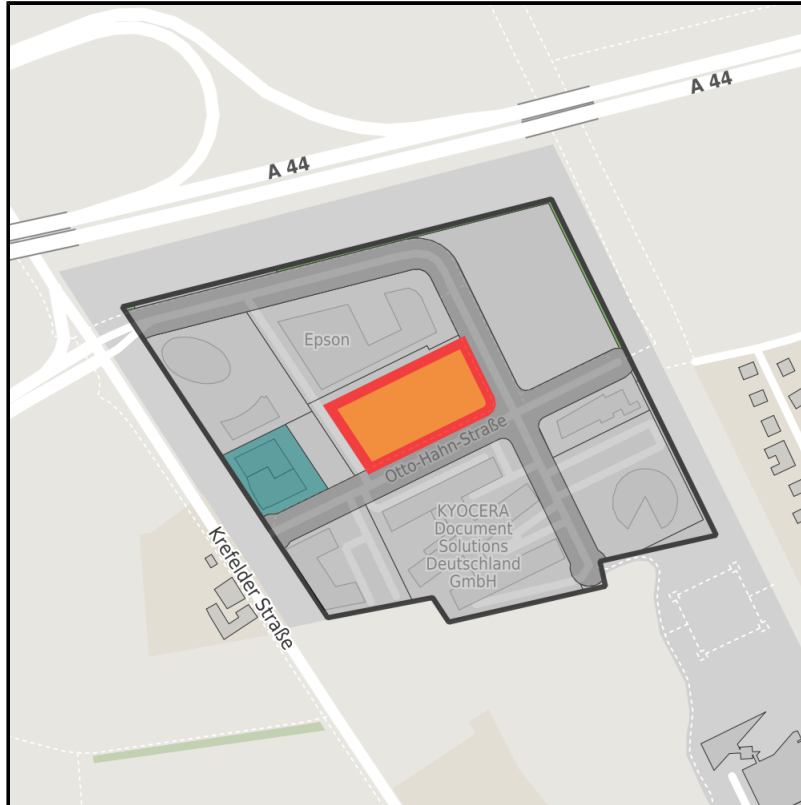

EXPOSÉ

Mollsfeld Nord

Ort: Meerbusch

Regional overview

Municipal overview

Detail view

EXPOSÉ

Mollsfeld Nord

Ort: Meerbusch

Parcel

| | |
|------------------|--|
| Area size | 4,320 m ² |
| Price | 110.00 €/m ² |
| Availability | Available area within short term (< 2 years) |
| Area designation | Commercial zone |
| Divisible | No |
| 24h operation | No |