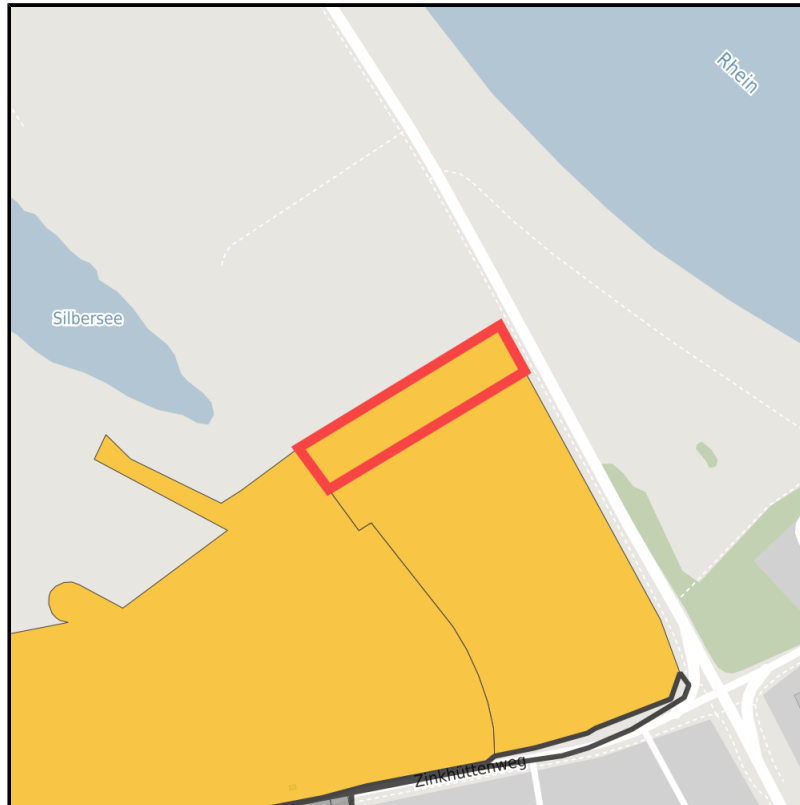

### Gewerbegebiet Am Zinkhüttenweg

Ort: Dormagen

[www.germansite.de](http://www.germansite.de)

Regional overview

Municipal overview

Detail view

### Parcel

Area size	6,297 m <sup>2</sup>
Availability	Available area within medium term (2-5 years)
Area designation	Commercial zone
Divisible	No
24h operation	No