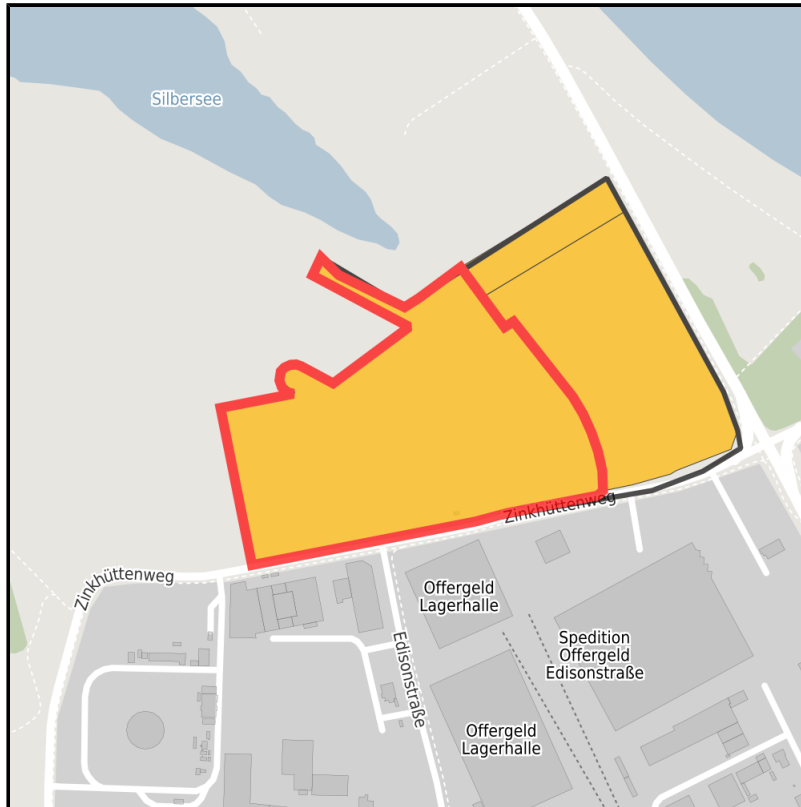

### Gewerbegebiet Am Zinkhüttenweg

Ort: Dormagen

www.germansite.de

Regional overview

Municipal overview

Detail view

### Parcel

Area size	67,040 m <sup>2</sup>
Availability	Available area within medium term (2-5 years)
Area designation	Commercial zone
Divisible	No
24h operation	No