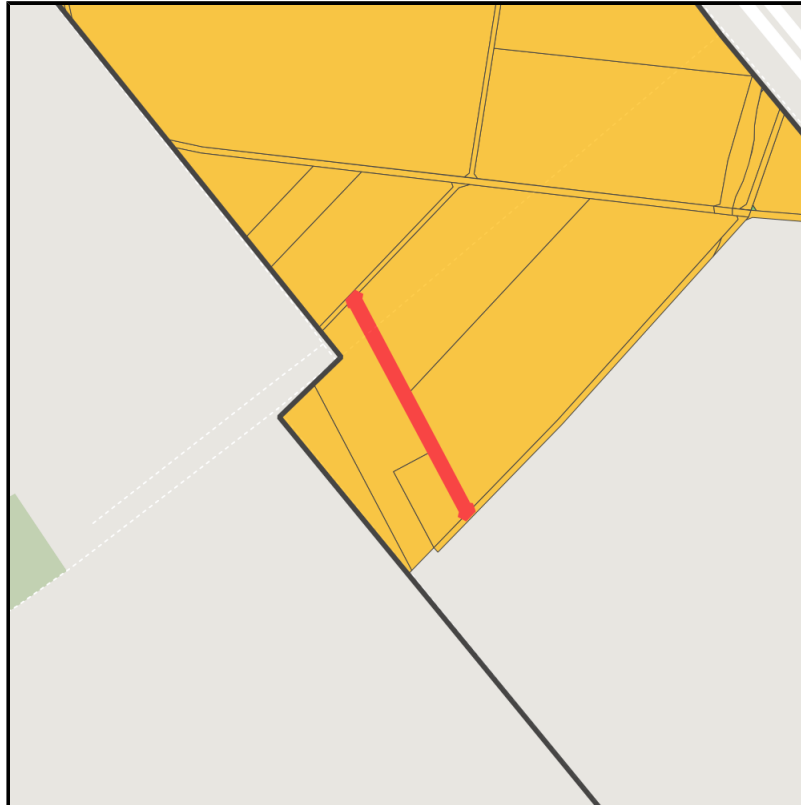

Regional overview

Municipal overview

Detail view

## Parcel

Area size	648 m <sup>2</sup>
Availability	Available area within medium term (2-5 years)
Divisible	No
24h operation	No

## EXPOSÉ

**Industriepark Elsbachtal**

**Ort: Jüchen**