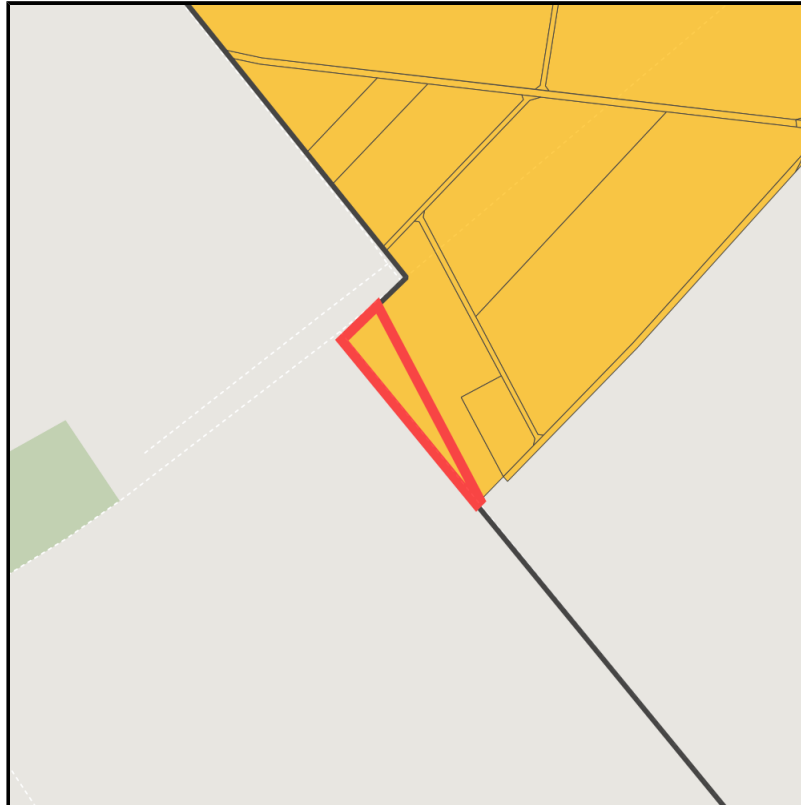

Regional overview

Municipal overview

Detail view

**Parcel**

Area size	2,834 m <sup>2</sup>
Availability	Available area within medium term (2-5 years)
Divisible	No
24h operation	No

## EXPOSÉ