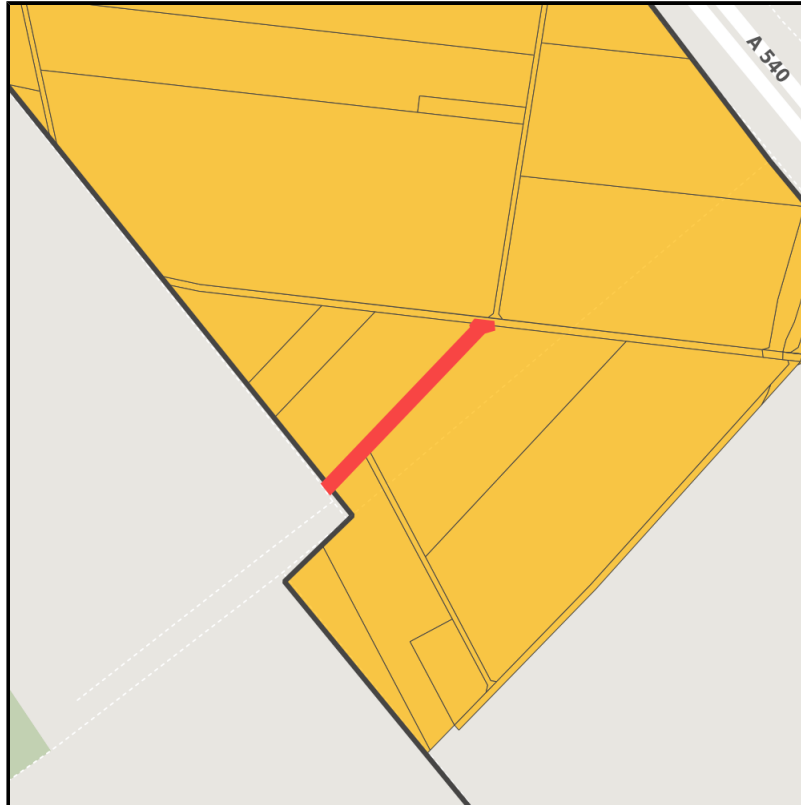

Regional overview

Municipal overview

Detail view

### Parcel

Area size	525 m <sup>2</sup>
Availability	Available area within medium term (2-5 years)
Divisible	No
24h operation	No