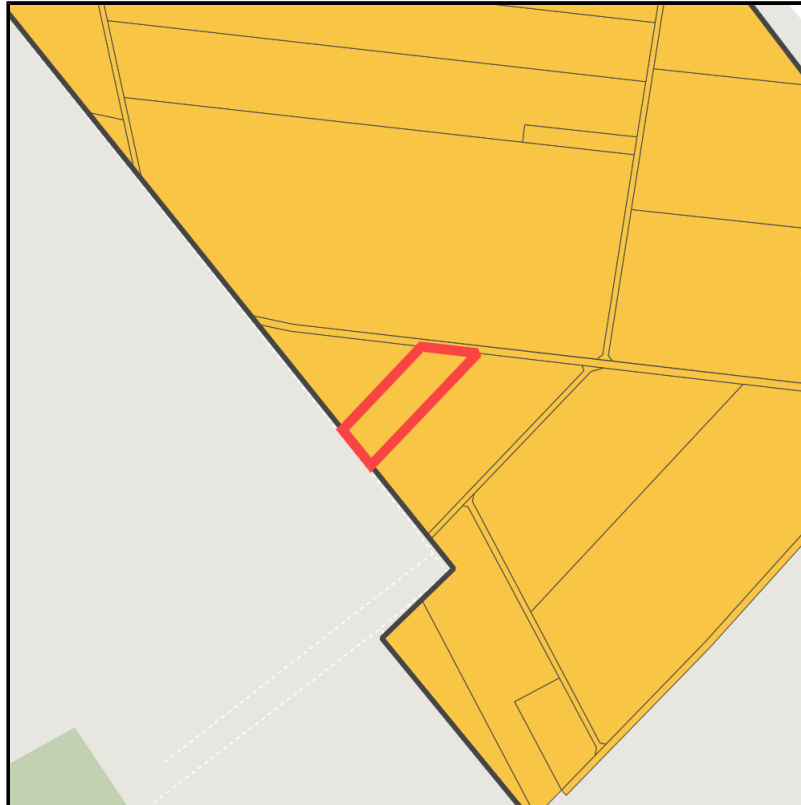

Regional overview

Municipal overview

Detail view

## Parcel

Area size	2,383 m <sup>2</sup>
Availability	Available area within medium term (2-5 years)
Divisible	No
24h operation	No