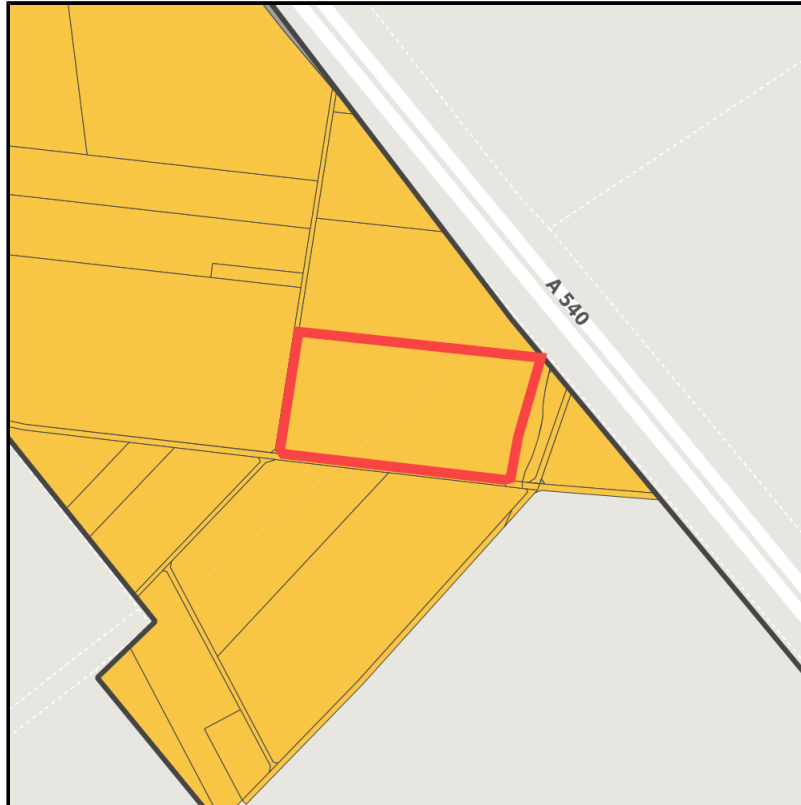

## Industriepark Elsbachtal

Ort: Jüchen

Regional overview

Municipal overview

Detail view

### Parcel

Area size	17,661 m <sup>2</sup>
Availability	Available area within medium term (2-5 years)
Divisible	No
24h operation	No