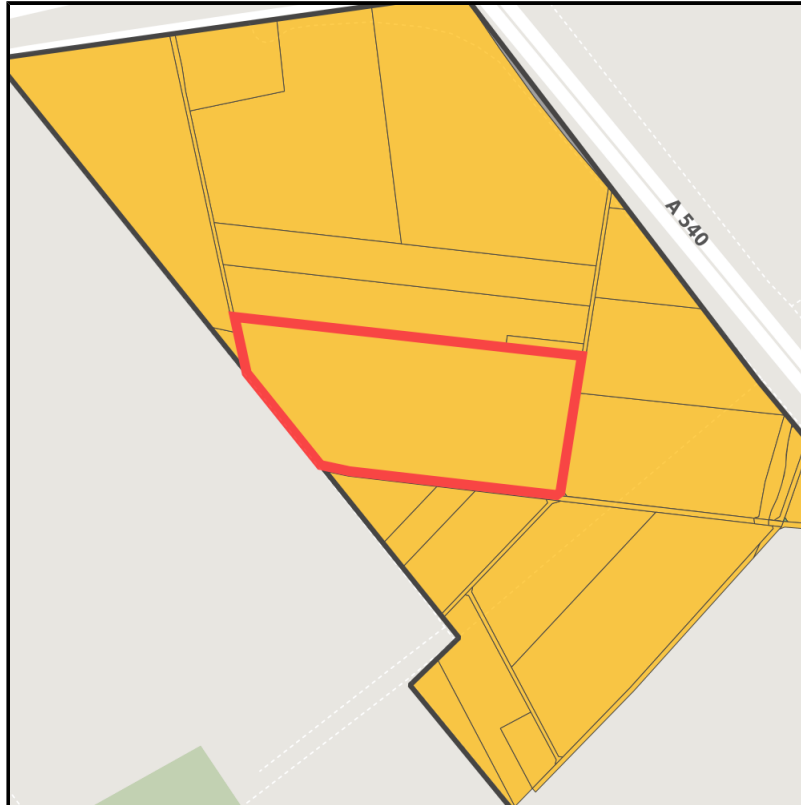

## Industriepark Elsbachtal

Ort: Jüchen

Regional overview

Municipal overview

Detail view

### Parcel

Area size	36,191 m <sup>2</sup>
Availability	Available area within medium term (2-5 years)
Divisible	No
24h operation	No