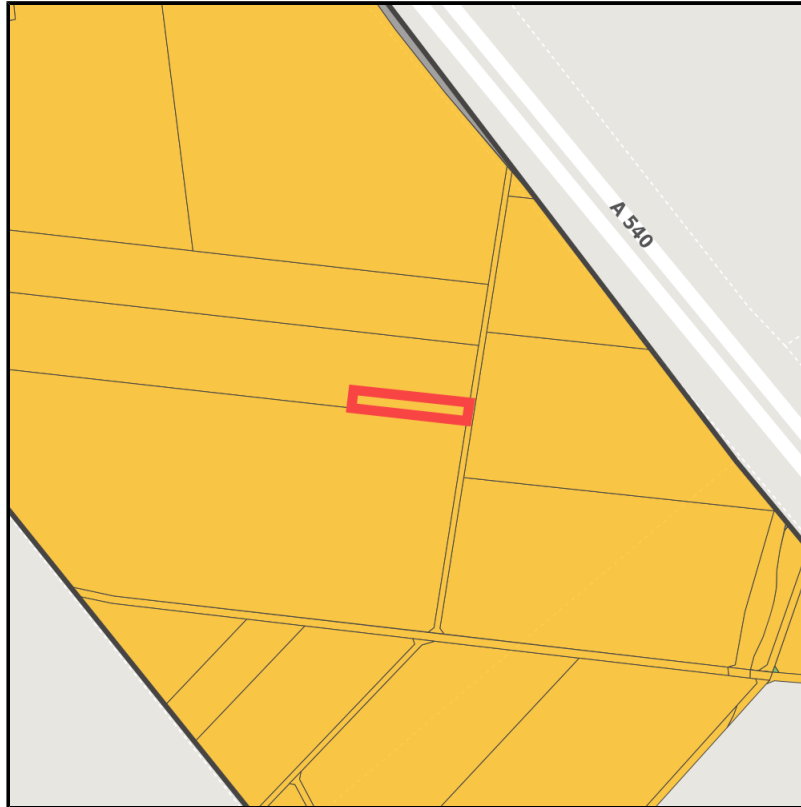

Regional overview

Municipal overview

Detail view

Parcel

Area size	785 m ²
Availability	Available area within medium term (2-5 years)
Divisible	No
24h operation	No

EXPOSÉ

Industriepark Elsbachtal

Ort: Jüchen