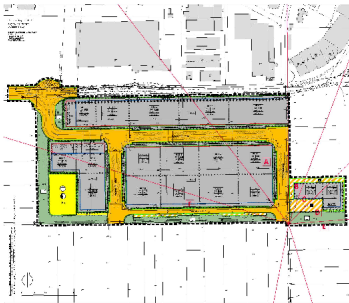

Ort: Kaarst

Parcel

Area size	36,500 m ²
Availability	Immediately available area
Area designation	Commercial zone
Divisible	Yes
24h operation	No

Bebauungsplan 99

Details on commercial zone

Main companies	IKEA, Viebrockhaus, Vangenhassend, IAM GmbH, MEGA Communication, Algarve Bad, Schiessl GmbH, Kölla,
Industrial tax multiplier	439.00 %
Area type	GE