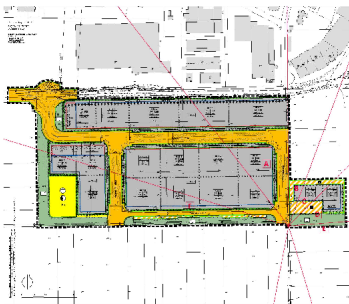

### Parcel

Area size	115,000 m <sup>2</sup>
Availability	Immediately available area
Area designation	Commercial zone
Divisible	Yes
24h operation	No
Description	Test
Specifics	Test

Bebauungsplan 99