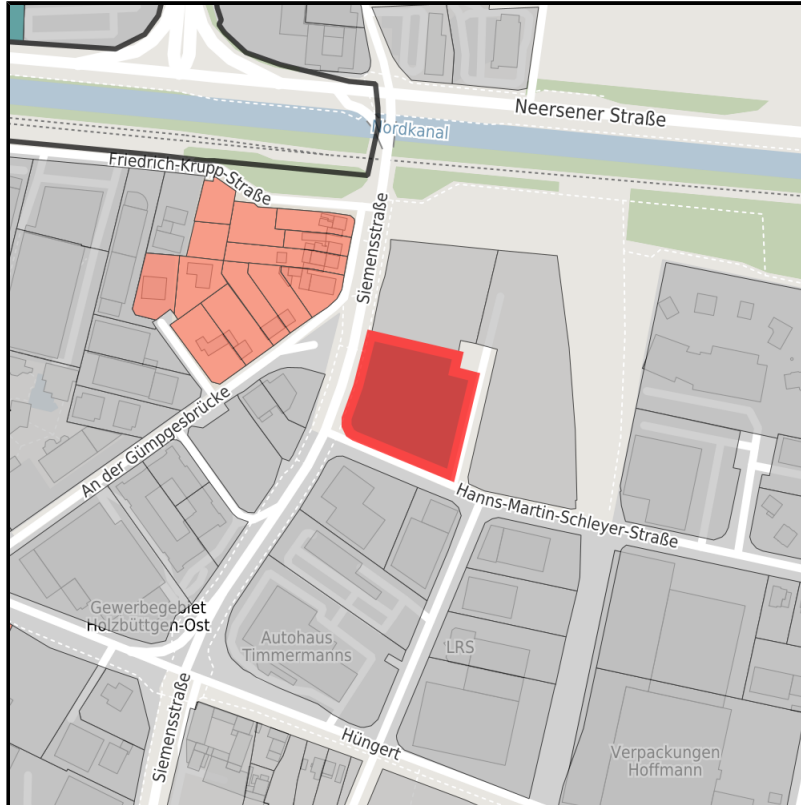

EXPOSÉ

Kaarster Kreuz

Ort: Kaarst

Regional overview

Municipal overview

Detail view

Parcel

Area size	4,702 m ²
Availability	Immediately available area
Area designation	Commercial zone
Divisible	No
24h operation	No

Details on commercial zone

Main companies	IKEA, Viebrockhaus, Vangenhassend, IAM GmbH, MEGA Communication, Algarve Bad, Schiessl GmbH, Kölla,
Industrial tax multiplier	439.00 %
Area type	GE

EXPOSÉ

Kaarster Kreuz