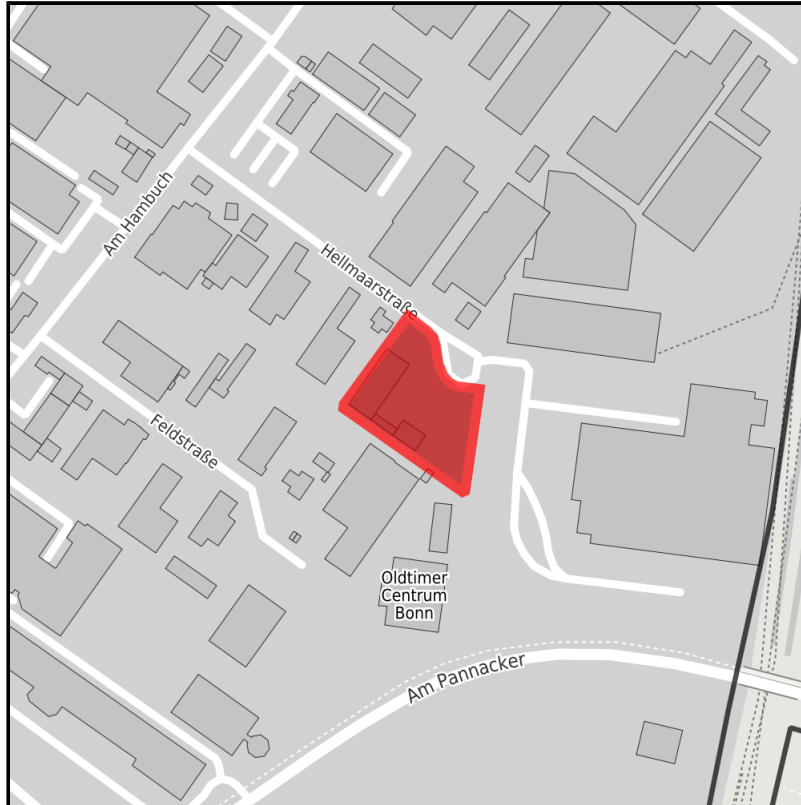

### Industriepark Kottenforst

Ort: Meckenheim

Regional overview

Municipal overview

Detail view

### Parcel

Area size	5,400 m <sup>2</sup>
Availability	Immediately available area
Divisible	No
24h operation	Yes