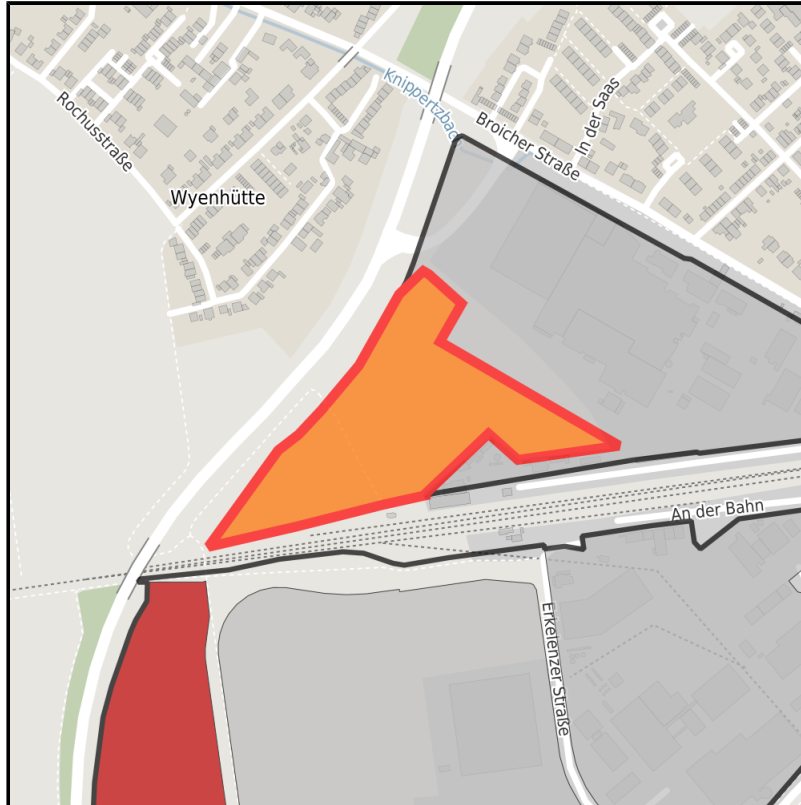

EXPOSÉ

GE/MI Rheindahlen Broicher Straße

Ort: Mönchengladbach

Regional overview

Municipal overview

Detail view

Parcel

Area size	46,400 m ²
Availability	Available area within short term (< 2 years)
Divisible	No
24h operation	No

Details on commercial zone

Area type	GE
-----------	----

Links

<https://niederrhein.blis-online.eu>

EXPOSÉ

GE/MI Rheindahlen Broicher Straße

Ort: Mönchengladbach

Transport infrastructure