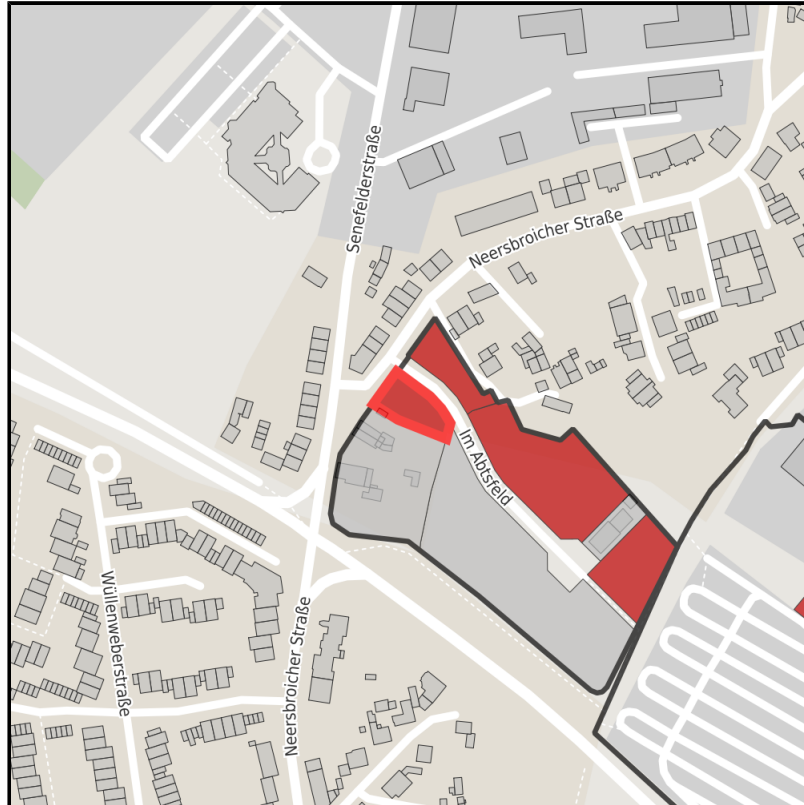

EXPOSÉ

MI Neersbroicher Straße

Ort: Mönchengladbach

Regional overview

Municipal overview

Detail view

Parcel

Area size	822 m ²
Availability	Immediately available area
Area designation	Mixed use area
Divisible	No
24h operation	No

Details on commercial zone

Area type	MI
-----------	----

Links

<https://niederrhein.blis-online.eu>

EXPOSÉ

MI Neersbroicher Straße

Ort: Mönchengladbach

Transport infrastructure