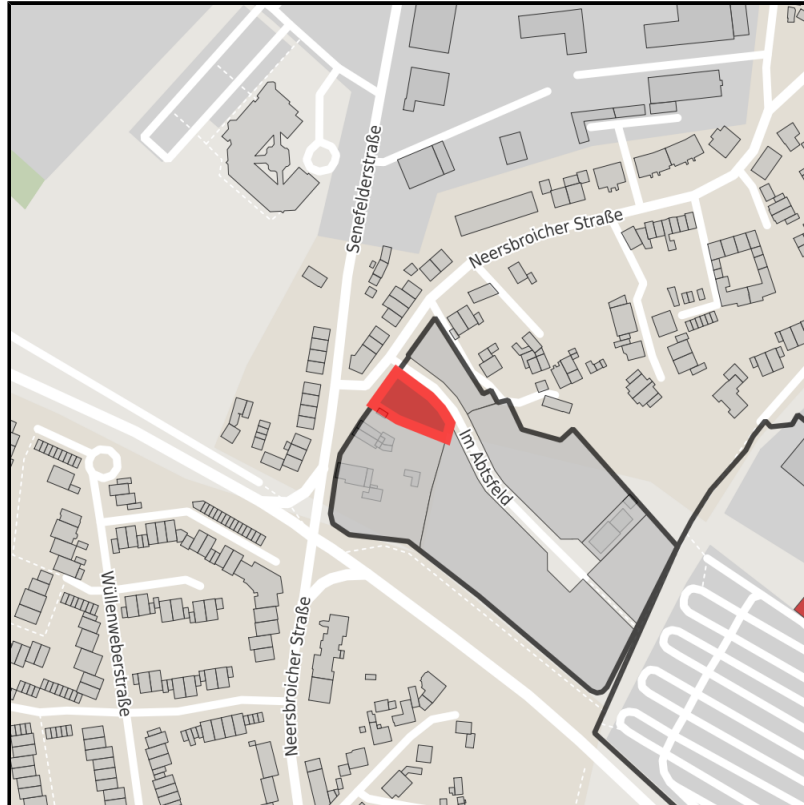

## EXPOSÉ

MI Neersbroicher Straße

Ort: Mönchengladbach

Regional overview

Municipal overview

Detail view

### Parcel

Area size	822 m <sup>2</sup>
Availability	Immediately available area
Area designation	Mixed use area
Divisible	No
24h operation	No