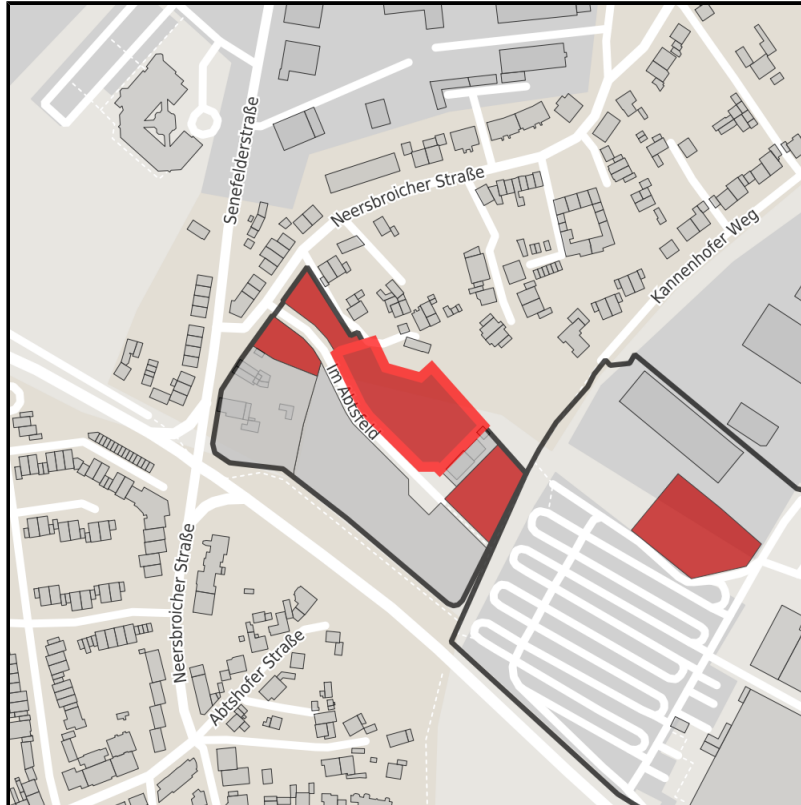

EXPOSÉ

MI Neersbroicher Straße

Ort: Mönchengladbach

Regional overview

Municipal overview

Detail view

Parcel

Area size	3,630 m ²
Availability	Immediately available area
Divisible	No
24h operation	No

Details on commercial zone

Area type MI

Links

<https://niederrhein.blis-online.eu>

EXPOSÉ

MI Neersbroicher Straße

Ort: Mönchengladbach

Transport infrastructure