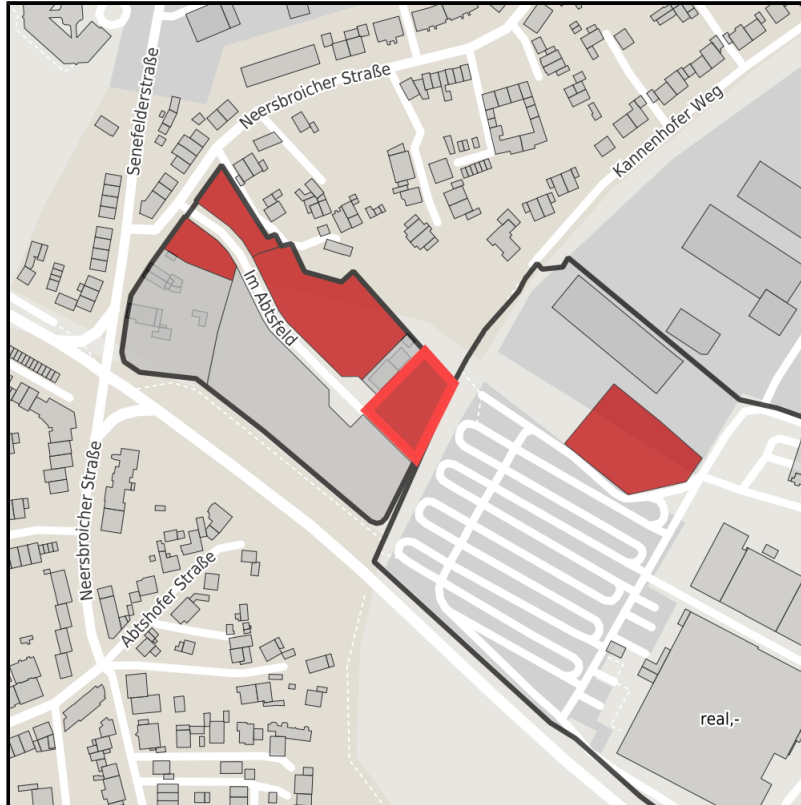

EXPOSÉ

MI Neersbroicher Straße

Ort: Mönchengladbach

Regional overview

Municipal overview

Detail view

Parcel

Area size	1,608 m ²
Availability	Immediately available area
Divisible	No
24h operation	No

Details on commercial zone

Area type	MI
-----------	----

Links

<https://niederrhein.blis-online.eu>

EXPOSÉ

MI Neersbroicher Straße

Ort: Mönchengladbach

Transport infrastructure