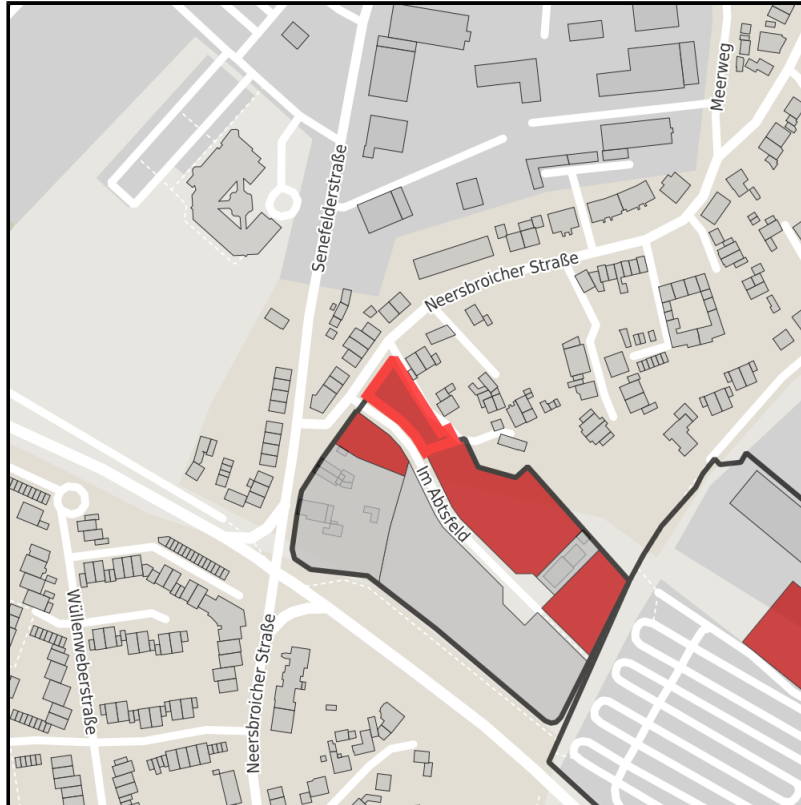

EXPOSÉ

MI Neersbroicher Straße

Ort: Mönchengladbach

Regional overview

Municipal overview

Detail view

Parcel

Area size	969 m ²
Availability	Immediately available area
Divisible	No
24h operation	No

Details on commercial zone

Area type	MI
-----------	----

Links

<https://niederrhein.blis-online.eu>

EXPOSÉ

MI Neersbroicher Straße

Ort: Mönchengladbach

Transport infrastructure