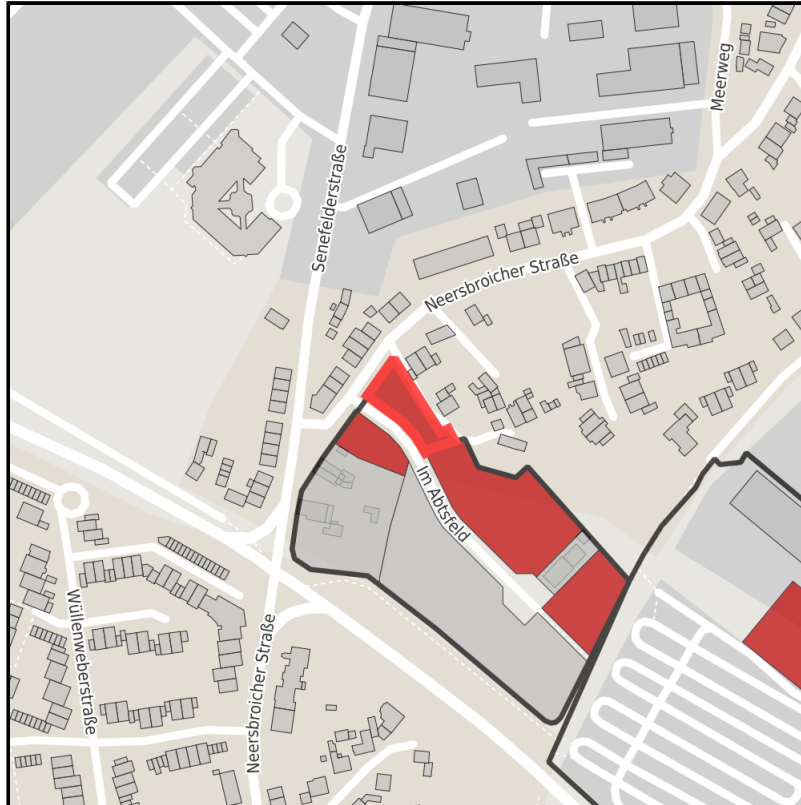

EXPOSÉ

MI Neersbroicher Straße

Ort: Mönchengladbach

Regional overview

Municipal overview

Detail view

Parcel

Area size	969 m ²
Availability	Immediately available area
Divisible	No
24h operation	No

Details on commercial zone

Area type	MI
-----------	----

Links

<https://niederrhein.blis-online.eu>

EXPOSÉ

MI Neersbroicher Straße

Ort: Mönchengladbach

Transport infrastructure