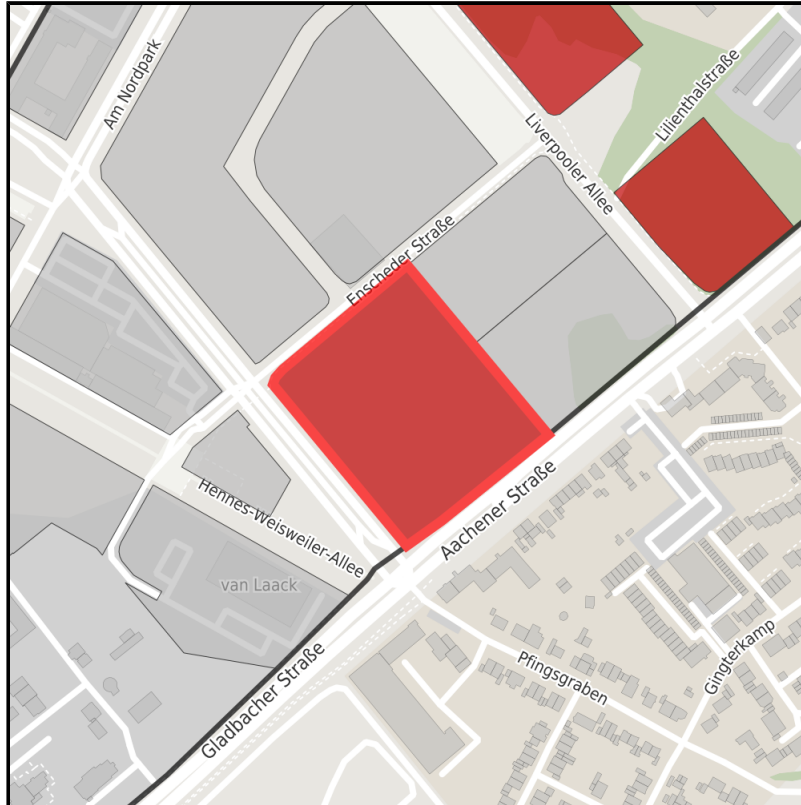

GE Nordpark Mönchengladbach

Ort: Mönchengladbach

www.germansite.de

Regional overview

Municipal overview

Detail view

Parcel

Area size	25,892 m ²
Availability	Immediately available area
Divisible	No
24h operation	No

Details on commercial zone

Area type GE

Links

<https://niederrhein.blis-online.eu>

EXPOSÉ

GE Nordpark Mönchengladbach

Ort: Mönchengladbach

Transport infrastructure