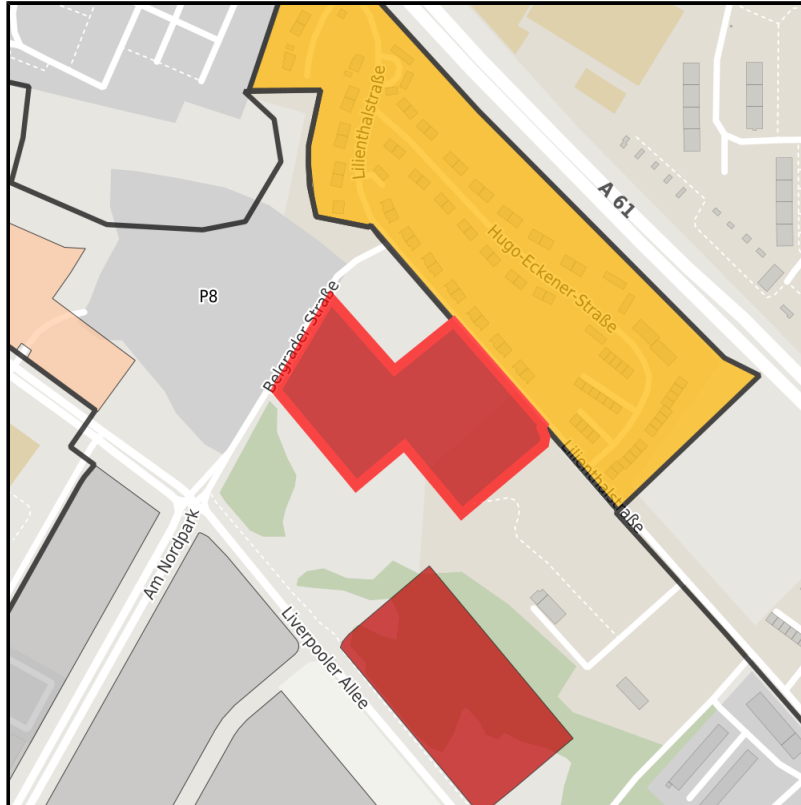

### GE Nordpark Mönchengladbach

Ort: Mönchengladbach

Regional overview

Municipal overview

Detail view

### Parcel

Area size	18,500 m <sup>2</sup>
Availability	Immediately available area
Divisible	Yes
24h operation	No