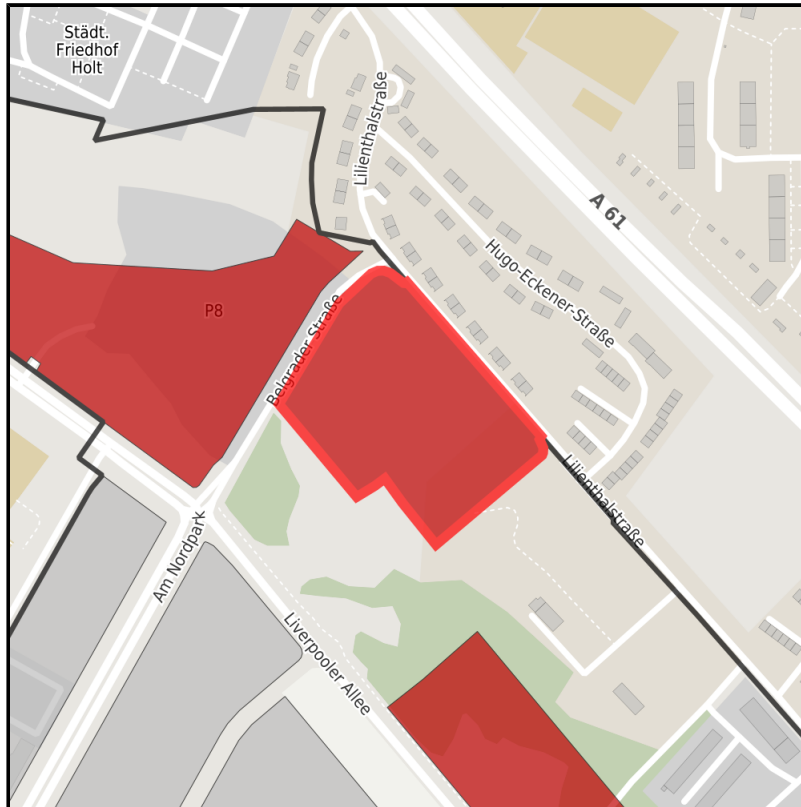

Detail view

Parcel

Area size	25,000 m²
Availability	Immediately available area
Divisible	No
24h operation	No

Details on commercial zone

Area type GE

Links

<https://niederrhein.blis-online.eu>