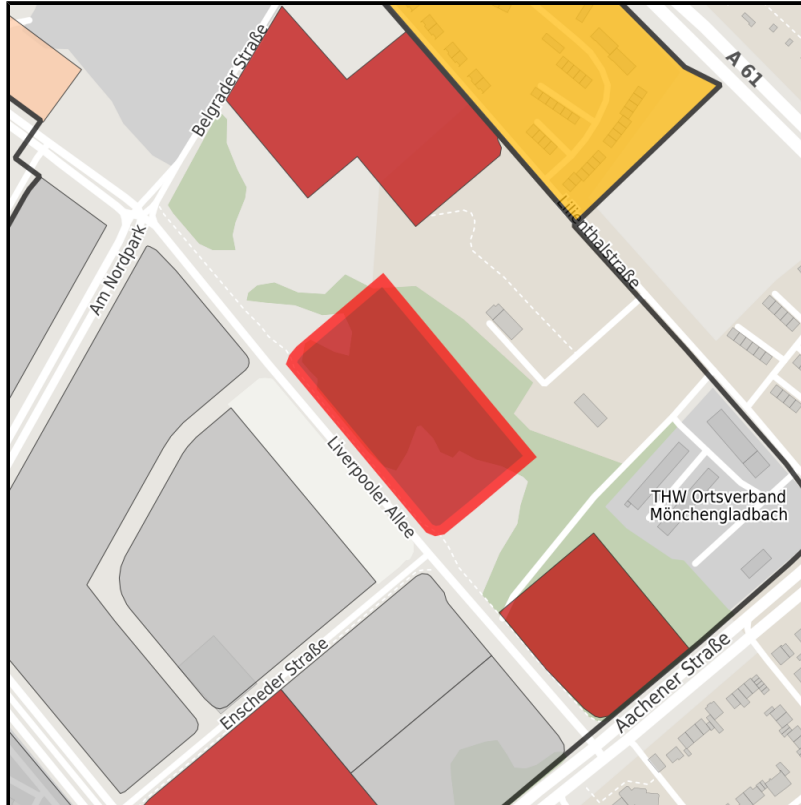

EXPOSÉ

GE Nordpark Mönchengladbach

Ort: Mönchengladbach

www.germansite.de

Regional overview

Municipal overview

Detail view

Parcel

Area size	16,696 m ²
Availability	Immediately available area
Divisible	Yes
24h operation	No

Details on commercial zone

Area type GE

Links

<https://niederrhein.blis-online.eu>

EXPOSÉ

GE Nordpark Mönchengladbach