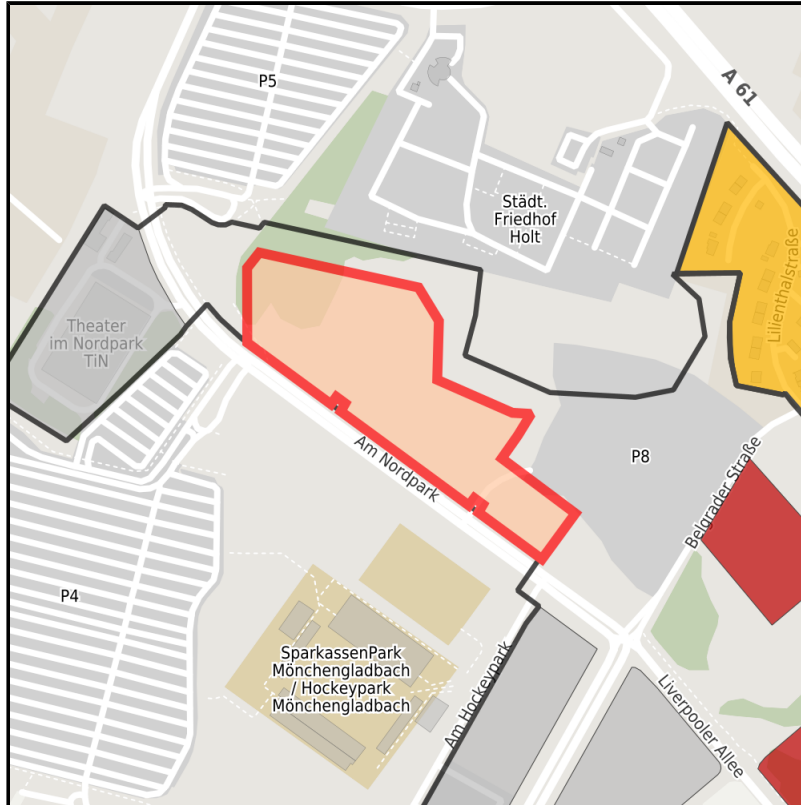

Detail view

Parcel

Area size	30,000 m²
Availability	Available area within Long term (> 5 years)
Divisible	No
24h operation	No

Details on commercial zone

Area type	GE

Links

<https://niederrhein.blis-online.eu>