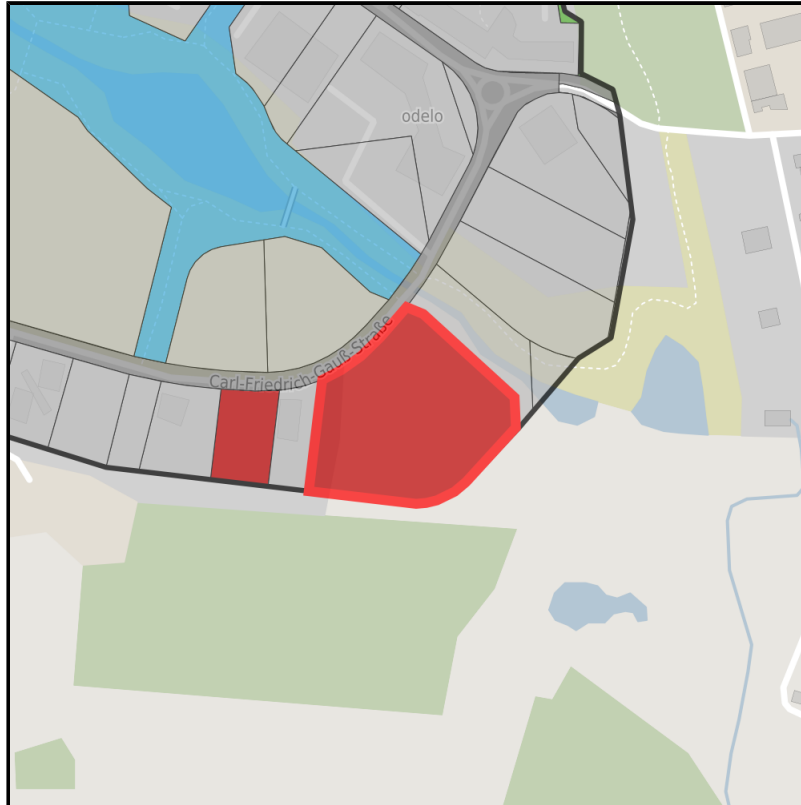

## Technologiepark Diebrahm

Ort: Kamp-Lintfort

Regional overview

Municipal overview

Detail view

### Parcel

Area size	13,586 m <sup>2</sup>
Price	19.45 €/m <sup>2</sup>
Availability	Immediately available area
Area designation	Commercial zone
Divisible	Yes
24h operation	No

Logo

Bildnachweis: Geoportal Ruhr