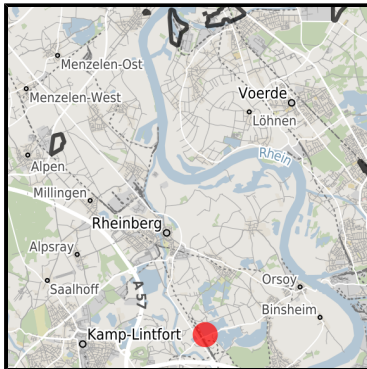

EXPOSÉ

KanuBeach

Ort: Rheinberg

Regional overview

Municipal overview

Detail view

Parcel

| | |
|---------------|---|
| Area size | 29,000 m ² |
| Availability | Available area within medium term (2-5 years) |
| Divisible | No |
| 24h operation | No |

EXPOSÉ

KanuBeach

Ort: Rheinberg

Details on commercial zone

| | |
|---------------------------|----------|
| Industrial tax multiplier | 490.00 % |
| Area type | GE |

Links

<https://niederrhein.blis-online.eu>

Bildnachweis: Geoportal Ruhr

Rheinberg Logo.jpg

Transport infrastructure

| | | |
|---------|----------------------|-------|
| Freeway | A 40 | 1 km |
| Airport | Düsseldorf Flughafen | 40 km |

EXPOSÉ

KanuBeach