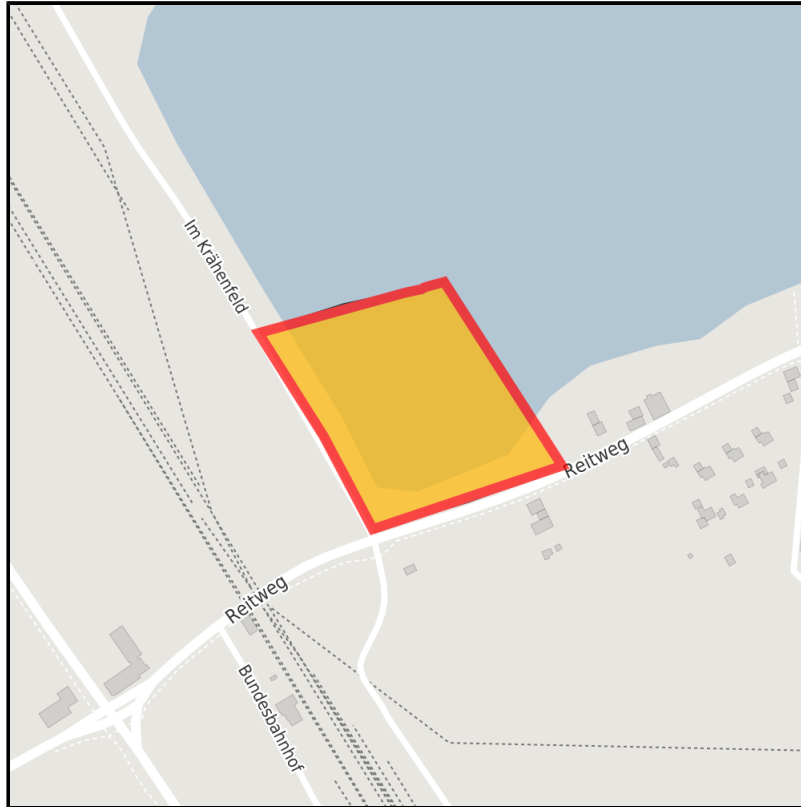

EXPOSÉ

KanuBeach

Ort: Rheinberg

Regional overview

Municipal overview

Detail view

Parcel

| | |
|---------------|---|
| Area size | 29,000 m ² |
| Availability | Available area within medium term (2-5 years) |
| Divisible | No |
| 24h operation | No |

EXPOSÉ

KanuBeach

Ort: Rheinberg

Details on commercial zone

| | |
|---------------------------|----------|
| Industrial tax multiplier | 490.00 % |
| Area type | GE |

Links

<https://niederrhein.blis-online.eu>