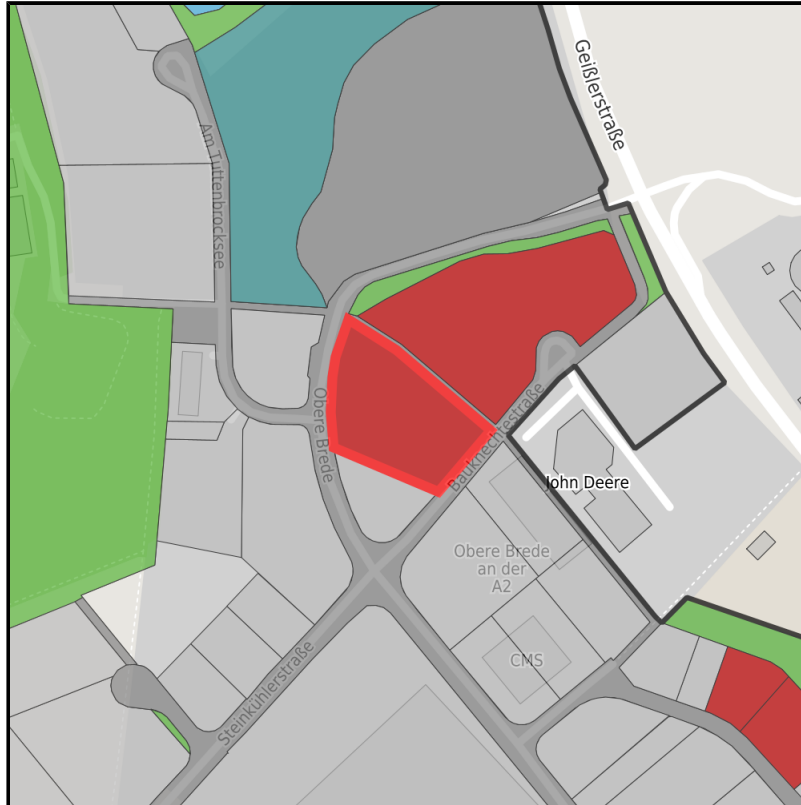

EXPOSÉ

Gewerbegebiet Obere Brede an der A2

Ort: Beckum

www.germansite.de

Regional overview

Municipal overview

Detail view

Parcel

Area size	6,500 m ²
Availability	Immediately available area
Divisible	No
24h operation	No

Gewerbegebiet Obere Brede an der A2**Ort: Beckum**www.germansite.de**Details on commercial zone**

Business park Obere Brede at the A2

In the north, the Tuttenbrock Lake forms the basic framework for the development of a high-quality leisure area. It is a former quarry that has been recultivated and is used as a popular bathing lake. Commercial enterprises find a high-quality location with a very special environment here. A lunch break at the lake, the end of the day at the beach, in the fitness center or in the yoga studio - all this is possible in this area. Nearest university location: University of Applied Sciences 3 km, University of Münster 40 km.

Area type GE / GI

Specifics The site is located in the immediate vicinity of the A2 freeway Beckum exit.

Links<https://muensterland.blis-online.eu>**Transport infrastructure**

Freeway	A 2	1 km
Airport	Dortmund	30 km
Airport	Münster / Osnabrück	55 km
Port	Hamm	20 km
Rail freight	Hamm	15 km