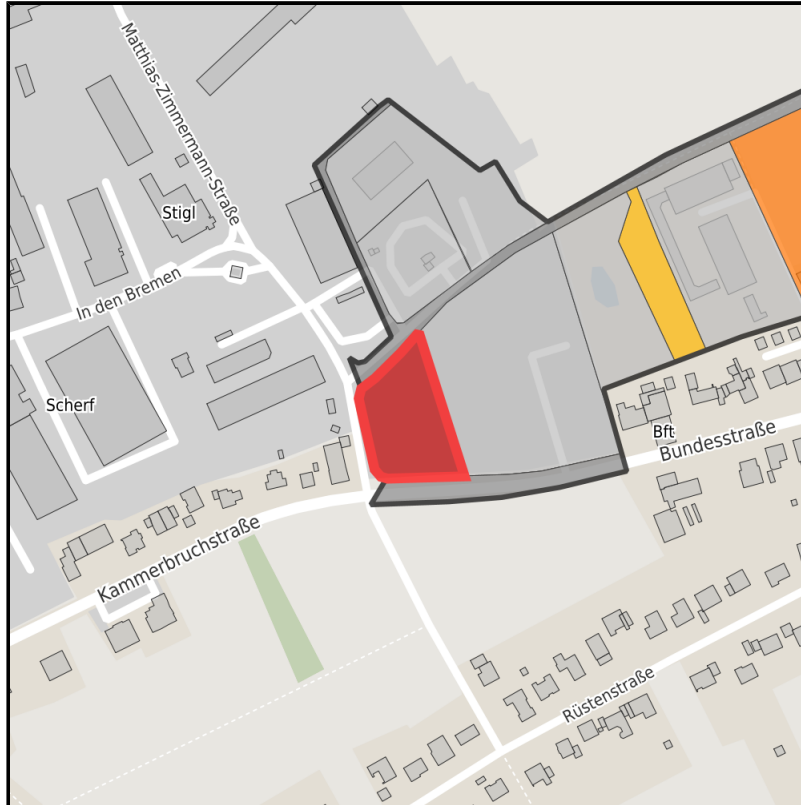

EXPOSÉ

Gewerbegebiet Simmerath - Erweiterung

Ort: Simmerath

www.germansite.de

Regional overview

Municipal overview

Detail view

Parcel

Area size	3,827 m ²
Availability	Immediately available area
Area designation	Commercial zone
Divisible	No
24h operation	No

EXPOSÉ

Gewerbegebiet Simmerath - Erweiterung

Ort: Simmerath

Details on commercial zone

Business park Simmerath - Expansion

The increasing demand for further commercial spaces at the Simmerath location is being met by the designation of an extension area of approx. 13 ha. The current Simmerath industrial estate has existed since 1977 on an area of approx. 30 hectares. Approximately 120 companies have settled in the Simmerath industrial estate, whereby the commercial use is predominantly characterised by trade. Approximately 950 jobs are provided.

Industrial tax multiplier	420.00 %
Area type	GE

Links

<https://www.gistra.de>

Erreichbarkeit in 20 Minuten: 38.500
Einwohner

Transport infrastructure

Freeway	A44	23.6 km
Airport	Maastricht Aachen	75.4 km
Airport	Liège (B)	79.9 km
Port	Liège (B)	65.7 km
Port	Am Godorfer Köln	67.5 km