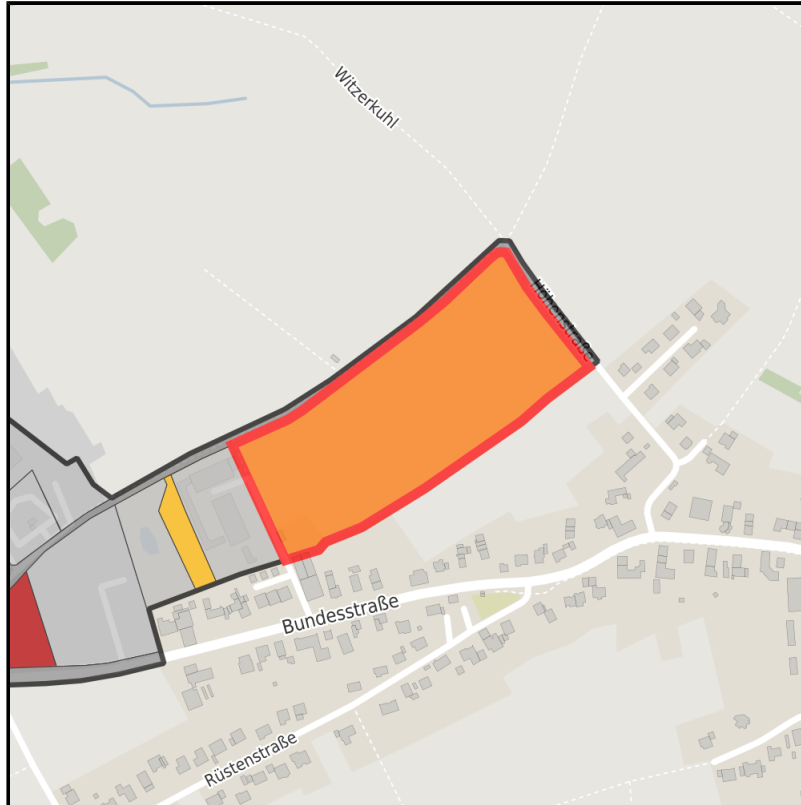

EXPOSÉ

Gewerbegebiet Simmerath - Erweiterung

Ort: Simmerath

www.germansite.de

Regional overview

Municipal overview

Detail view

Parcel

Area size	43,590 m ²
Availability	Available area within short term (< 2 years)
Area designation	Commercial zone
Divisible	Yes
24h operation	No

EXPOSÉ

Gewerbegebiet Simmerath - Erweiterung

Ort: Simmerath

Details on commercial zone

Business park Simmerath - Expansion

The increasing demand for further commercial spaces at the Simmerath location is being met by the designation of an extension area of approx. 13 ha. The current Simmerath industrial estate has existed since 1977 on an area of approx. 30 hectares. Approximately 120 companies have settled in the Simmerath industrial estate, whereby the commercial use is predominantly characterised by trade. Approximately 950 jobs are provided.

Industrial tax multiplier	420.00 %
Area type	GE

Links

<https://www.gistra.de>

Erreichbarkeit in 20 Minuten: 38.500
Einwohner

Transport infrastructure

Freeway	A44	23.6 km
Airport	Maastricht Aachen	75.4 km
Airport	Liège (B)	79.9 km
Port	Liège (B)	65.7 km
Port	Am Godorfer Köln	67.5 km