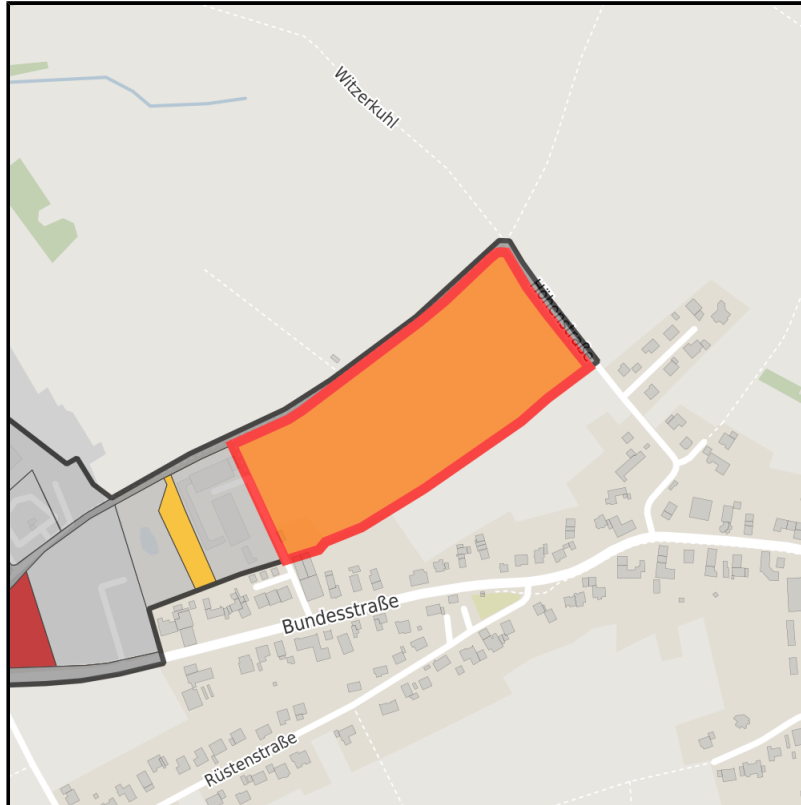

EXPOSÉ

Gewerbegebiet Simmerath - Erweiterung

Ort: Simmerath

www.germansite.de

Regional overview

Municipal overview

Detail view

Parcel

Area size	43,590 m ²
Availability	Available area within short term (< 2 years)
Area designation	Commercial zone
Divisible	Yes
24h operation	No

EXPOSÉ

Gewerbegebiet Simmerath - Erweiterung

Ort: Simmerath

Details on commercial zone

Business park Simmerath - Expansion

The increasing demand for further commercial spaces at the Simmerath location is being met by the designation of an extension area of approx. 13 ha. The current Simmerath industrial estate has existed since 1977 on an area of approx. 30 hectares. Approximately 120 companies have settled in the Simmerath industrial estate, whereby the commercial use is predominantly characterised by trade. Approximately 950 jobs are provided.

Industrial tax multiplier	420.00 %
Area type	GE

Links

<https://www.gistra.de>

Erreichbarkeit in 20 Minuten: 38.500
Einwohner

Transport infrastructure

Freeway	A44	23.6 km
Airport	Maastricht Aachen	75.4 km
Airport	Liège (B)	79.9 km
Port	Liège (B)	65.7 km
Port	Am Godorfer Köln	67.5 km