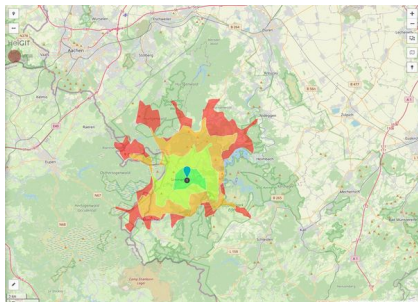

Area size	43,590 m ²
Availability	Available area within short term (< 2 years)
Area designation	Commercial zone
Divisible	Yes
24h operation	No

EXPOSÉ

Gewerbegebiet Simmerath - Erweiterung

Ort: Simmerath

Details on commercial zone

Business park Simmerath - Expansion

The increasing demand for further commercial spaces at the Simmerath location is being met by the designation of an extension area of approx. 13 ha. The current Simmerath industrial estate has existed since 1977 on an area of approx. 30 hectares. Approximately 120 companies have settled in the Simmerath industrial estate, whereby the commercial use is predominantly characterised by trade. Approximately 950 jobs are provided.

Industrial tax multiplier	420.00 %
Area type	GE

Links

<https://www.gistra.de>

Erreichbarkeit in 20 Minuten: 38.500
Einwohner

Transport infrastructure

Freeway	A44	23.6 km
Airport	Maastricht Aachen	75.4 km
Airport	Liège (B)	79.9 km
Port	Liège (B)	65.7 km
Port	Am Godorfer Köln	67.5 km

EXPOSÉ

Gewerbegebiet Simmerath - Erweiterung

Ort: Simmerath

Information about Simmerath

Simmerath represents an ambitious and modern community with 15,000 inhabitants.

Located in the southern part of the Aachen region Simmerath is an interesting investment opportunity with excellent connection to the Netherlands, Belgium, Aachen and Cologne.