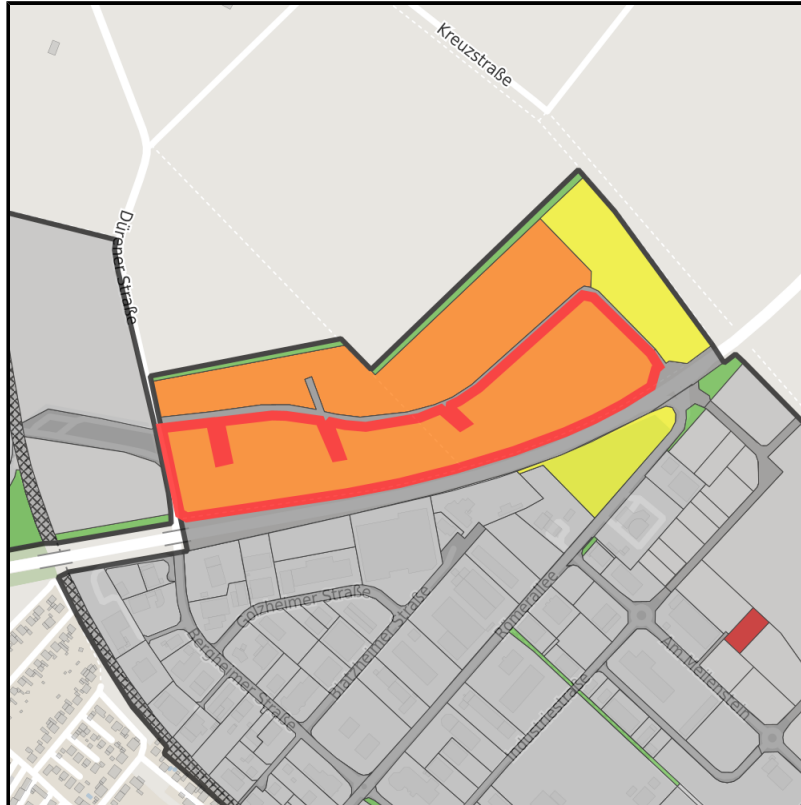

Gewerbe- und Industriegebiet "An der Römerallee"

Ort: Zülpich

www.germansite.de

Regional overview

Municipal overview

Detail view

Parcel

Area size	76,350 m ²
Availability	Available area within short term (< 2 years)
Area designation	Commercial zone
Divisible	Yes
24h operation	No

Gewerbe- und Industriegebiet "An der Römerallee"

Ort: Zülpich

www.germansite.de

Details on commercial zone

The Roman Town Zülpich ... Your key to success!

The commercial zone "An der Römerallee" has already profited from its optimum location for several years. Situated centrally between the three cities of Cologne, Bonn, and Aachen it has excellent transport connections. However, the existing infrastructure at the location, particularly in terms of education, culture and leisure, have been decisive in attracting more than 80 enterprises, some of them well-known. The spaces still available are offered by the town of Zülpich at fair market terms and can be tailored to the company's needs.

EXPOSÉ

Gewerbe- und Industriegebiet "An der Römerallee"

Ort: Zülpich

www.germansite.de

Information about Zülpich

20,000 inhabitants live in Zülpich located in the middle of the triangle Cologne-Bonn-Aachen. Advantageous transport infrastructure and a beautiful landscape distinguish Zülpich from other business locations. The history of Zülpich goes back to Latin times: Early advantage of location by the important junction Tolbiacum and recreation thermae. Today Zülpich is an idyllic small town combining peaceful atmosphere of ancient times with the comfort of modern lifestyle.