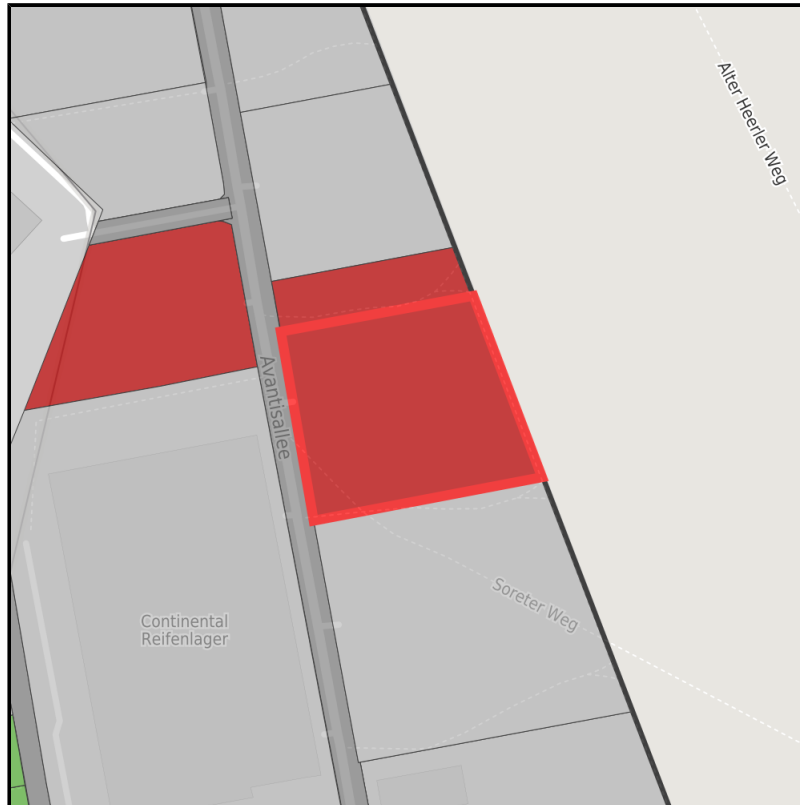

Detail view

Parcel

Area size	24,485 m²
Availability	Immediately available area
Area designation	Commercial zone
Divisible	Yes
24h operation	Yes

Details on commercial zone

AVANTIS - This is Europe!

AVANTIS, the binational European Science and Business Park, is now offering your ideas and innovations limitless opportunities. Located directly on the border between Germany and the Netherlands, we have a European outlook geared to your success. After all, there are no borders in the new Europe!