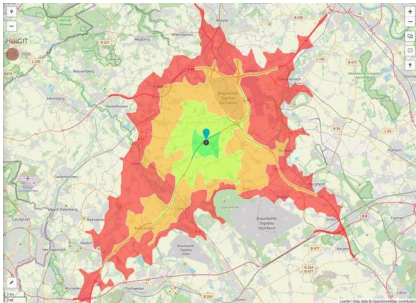

EXPOSÉ

Gewerbegebiet an der A44

Ort: Titz

Details on commercial zone

Industrial tax multiplier

480.00 %

Area type

GE

Links

<https://www.gistra.de>

Erreichbarkeit in 20 Minuten: 308.000
Einwohner

Transport infrastructure

Freeway	A 44	0.5 km
Freeway	A 61	5 km
Airport	Köln-Bonn	68 km
Port	Neuss-Düsseldorf	45 km

EXPOSÉ

Gewerbegebiet an der A44

Ort: Titz

Information about Titz

Titz is located midst of transport and economic areas

Köln-Venlo-Düsseldorf-Mönchengladbach-Aachen. Due to its excellent location Titz is a favorable location for business development.

Motorways Aachen-Düsseldorf (A44) and Venlo-Köln(A61) with junction Titz and Jackerath create a perfect traffic connection. Titz has direct access to northwest European industry. Both motorways can be accessed by cross-down link. The industrial zone Titz - Ameln comprises an area of ca. 35 ha which can be divided into bigger and smaller divisions.