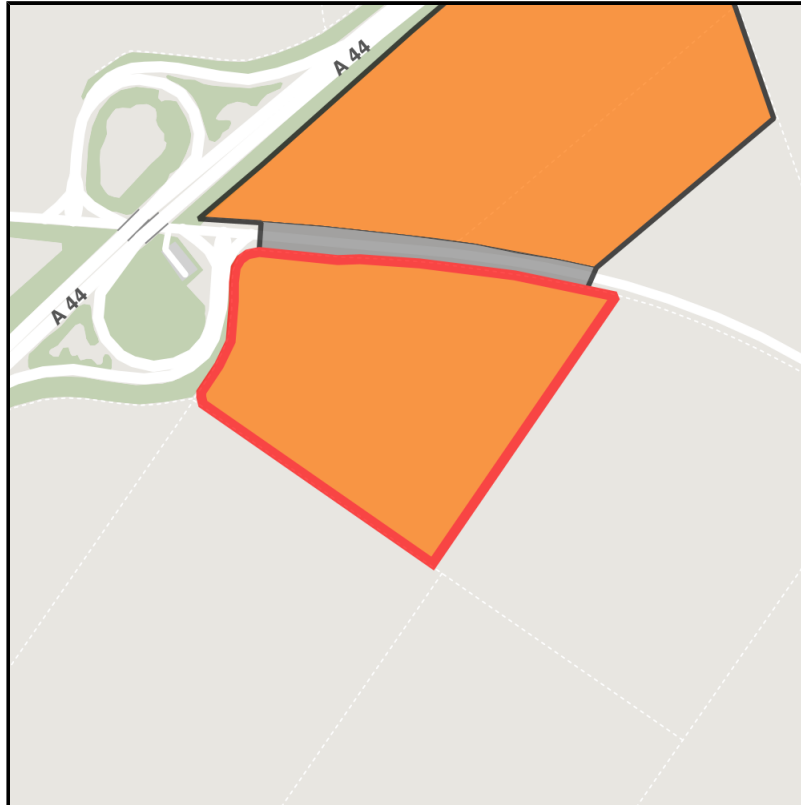

EXPOSÉ

Gewerbegebiet an der A44

Ort: Titz

Regional overview

Municipal overview

Detail view

Parcel

Area size	93,820 m ²
Availability	Available area within short term (< 2 years)
Divisible	Yes
24h operation	No

EXPOSÉ

Gewerbegebiet an der A44

Ort: Titz

Details on commercial zone

Industrial tax multiplier

480.00 %

Area type

GE

Ort: Titz

Information about Titz

Titz is located midst of transport and economic areas

Köln-Venlo-Düsseldorf-Mönchengladbach-Aachen. Due to its excellent location Titz is a favorable location for business development.

Motorways Aachen-Düsseldorf (A44) and Venlo-Köln(A61) with junction Titz and Jackerath create a perfect traffic connection. Titz has direct access to northwest European industry. Both motorways can be accessed by cross-down link. The industrial zone Titz - Ameln comprises an area of ca. 35 ha which can be divided into bigger and smaller divisions.