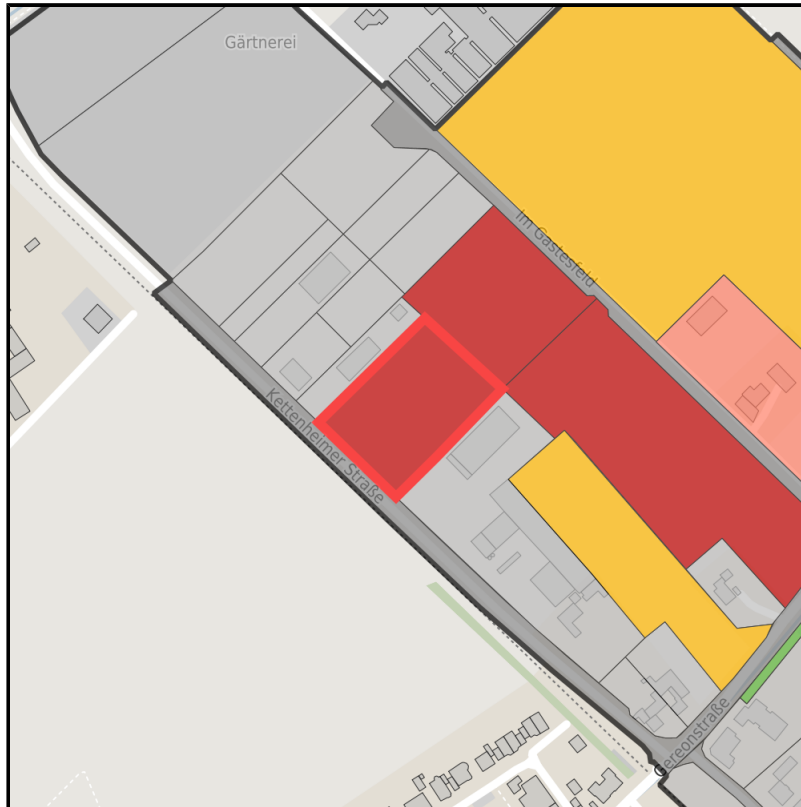

EXPOSÉ

Gewerbegebiet Vettweiß

Ort: Vettweiß

Regional overview

Municipal overview

Detail view

Parcel

Area size	7,309 m ²
Price	30.00 €/m ²
Availability	Immediately available area
Area designation	Commercial zone
Divisible	Yes
24h operation	No

Details on commercial zone

Vettweiß - The ABC for your success

The Vettweiss commercial zone is well located in the Aachen - Bonn - Cologne (ABC) city triangle. Situated on the outskirts of Vettweiss, the Vettweiss commercial zone provides your employees with numerous utilities which can be reached easily on foot. Favorable space prices as well as a legally binding development plan will guarantee that your business has an optimum start in Vettweiss.