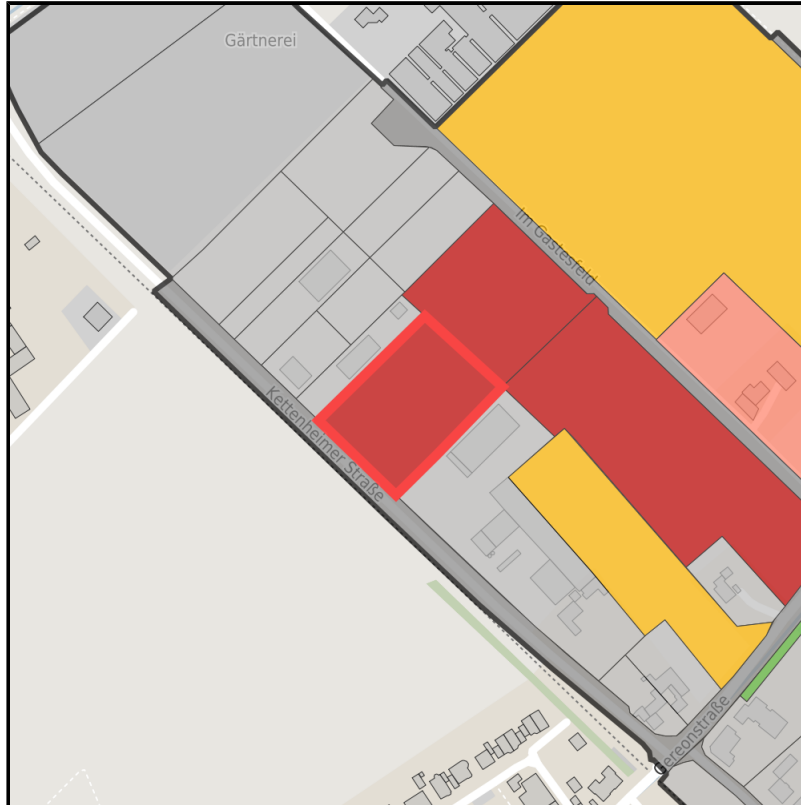

### Gewerbegebiet Vettweiß

Ort: Vettweiß

Regional overview

Municipal overview

Detail view

### Parcel

Area size	7,309 m <sup>2</sup>
Price	30.00 €/m <sup>2</sup>
Availability	Immediately available area
Area designation	Commercial zone
Divisible	Yes
24h operation	No

## Details on commercial zone

Vettweiß - The ABC for your success

The Vettweiss commercial zone is well located in the Aachen - Bonn - Cologne (ABC) city triangle. Situated on the outskirts of Vettweiss, the Vettweiss commercial zone provides your employees with numerous utilities which can be reached easily on foot. Favorable space prices as well as a legally binding development plan will guarantee that your business has an optimum start in Vettweiss.