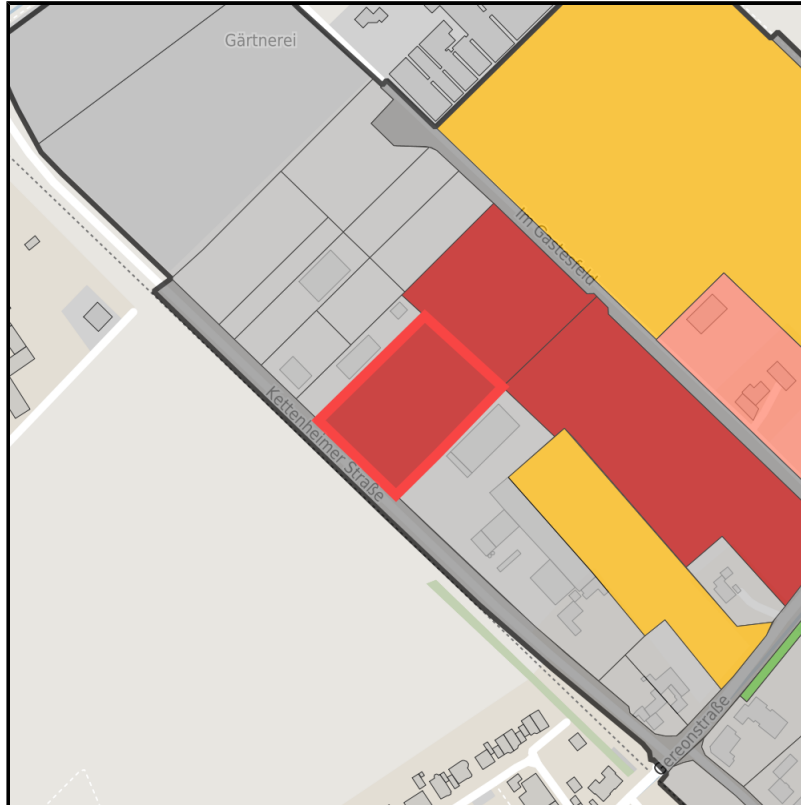

EXPOSÉ

Gewerbegebiet Vettweiß

Ort: Vettweiß

Regional overview

Municipal overview

Detail view

Parcel

Area size	7,309 m ²
Price	30.00 €/m ²
Availability	Immediately available area
Area designation	Commercial zone
Divisible	Yes
24h operation	No

Details on commercial zone

Vettweiß - The ABC for your success

The Vettweiss commercial zone is well located in the Aachen - Bonn - Cologne (ABC) city triangle. Situated on the outskirts of Vettweiss, the Vettweiss commercial zone provides your employees with numerous utilities which can be reached easily on foot. Favorable space prices as well as a legally binding development plan will guarantee that your business has an optimum start in Vettweiss.