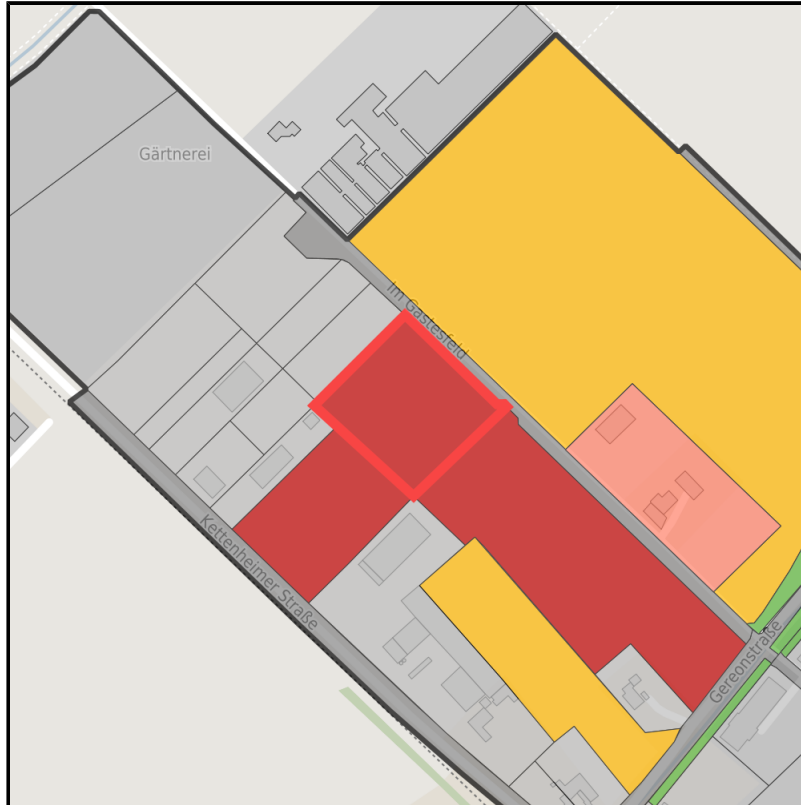

EXPOSÉ

Gewerbegebiet Vettweiß

Ort: Vettweiß

Regional overview

Municipal overview

Detail view

Parcel

Area size	8,000 m ²
Availability	Immediately available area
Area designation	Commercial zone
Divisible	Yes
24h operation	No

Gewerbegebiet Vettweiß

Ort: Vettweiß

www.germansite.de

Details on commercial zone

Vettweiß - The ABC for your success

The Vettweiss commercial zone is well located in the Aachen - Bonn - Cologne (ABC) city triangle. Situated on the outskirts of Vettweiss, the Vettweiss commercial zone provides your employees with numerous utilities which can be reached easily on foot. Favorable space prices as well as a legally binding development plan will guarantee that your business has an optimum start in Vettweiss.