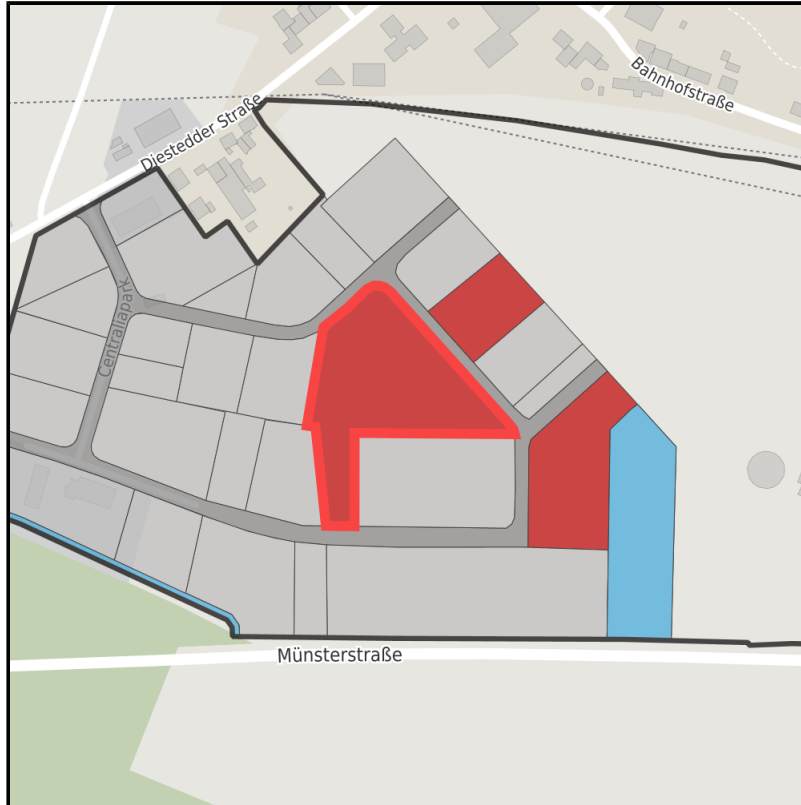

EXPOSÉ

Centraliapark

Ort: Wadersloh

Regional overview

Municipal overview

Detail view

Parcel

Area size	11,217 m ²
Availability	Immediately available area
Divisible	No
24h operation	No

Details on commercial zone

Area type	GE / GI
-----------	---------

Links

<https://muensterland.blis-online.eu>

EXPOSÉ

Centraliapark

Ort: Wadersloh

Transport infrastructure