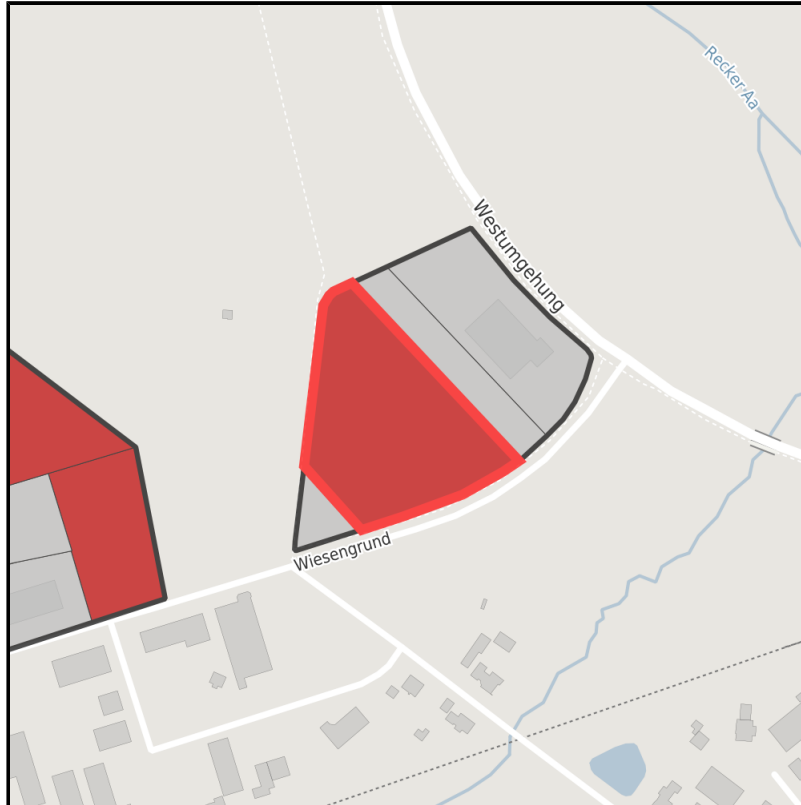

EXPOSÉ

Wiesengrund Nord / Ost

Ort: Recke

Regional overview

Municipal overview

Detail view

Parcel

Area size	16,000 m ²
Availability	Immediately available area
Divisible	No
24h operation	No

Details on commercial zone

Area type	GE
-----------	----

Links

<https://muensterland.blis-online.eu>

EXPOSÉ

Wiesengrund Nord / Ost

Ort: Recke

Transport infrastructure

Freeway	A30	15 km
Freeway	A1	30 km
Airport	FMO Flughafen Münster-Osnabrück	36 km

Information about Recke

Recke is a municipality in the district of Steinfurt, in North Rhine-Westphalia, Germany. Recke is situated approximately 20 km north-east of Rheine and 25 km north-west of Osnabrück.

Marktplatz_Recke

EXPOSÉ

Wiesengrund Nord / Ost

Ort: Recke

Contact person

Wolfgang Reiners

Gemeinde Recke

Fachbereich I