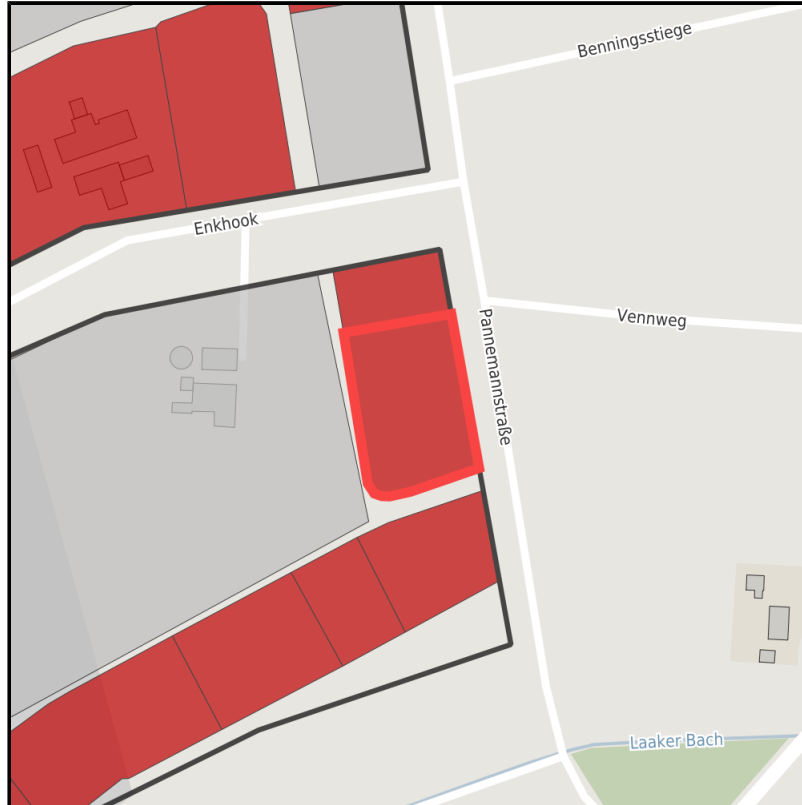

## Industriepark Bocholt

Ort: Bocholt

Regional overview

Municipal overview

Detail view

### Parcel

Area size	8,200 m <sup>2</sup>
Availability	Immediately available area
Area designation	Commercial zone
Divisible	No
24h operation	No