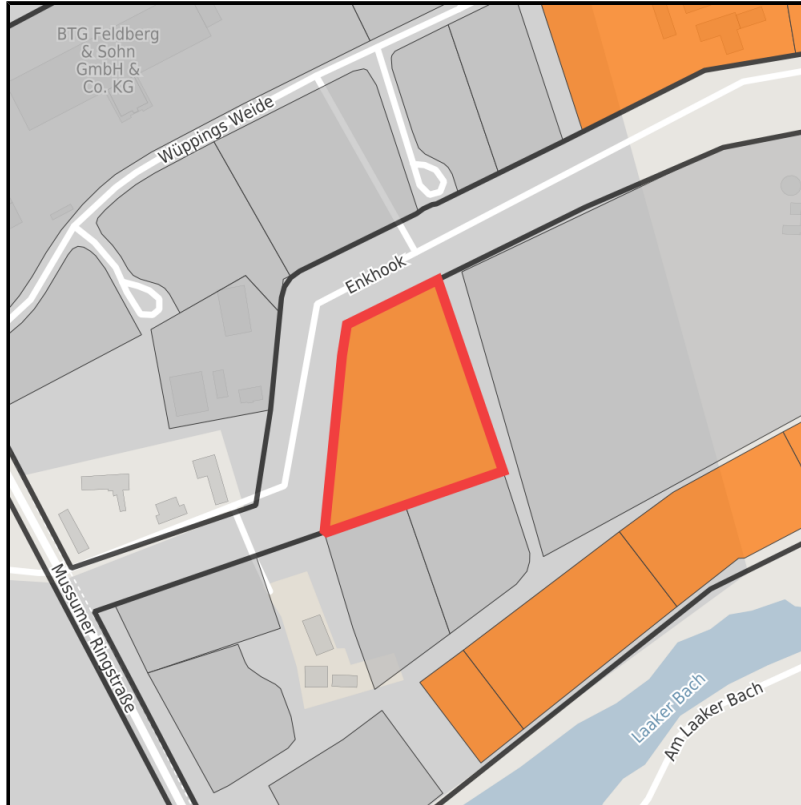

## Industriepark Bocholt

Ort: Bocholt

Regional overview

Municipal overview

Detail view

### Parcel

Area size	16,000 m <sup>2</sup>
Availability	Available area within short term (< 2 years)
Area designation	Commercial zone , Industrial area
Divisible	No
24h operation	No