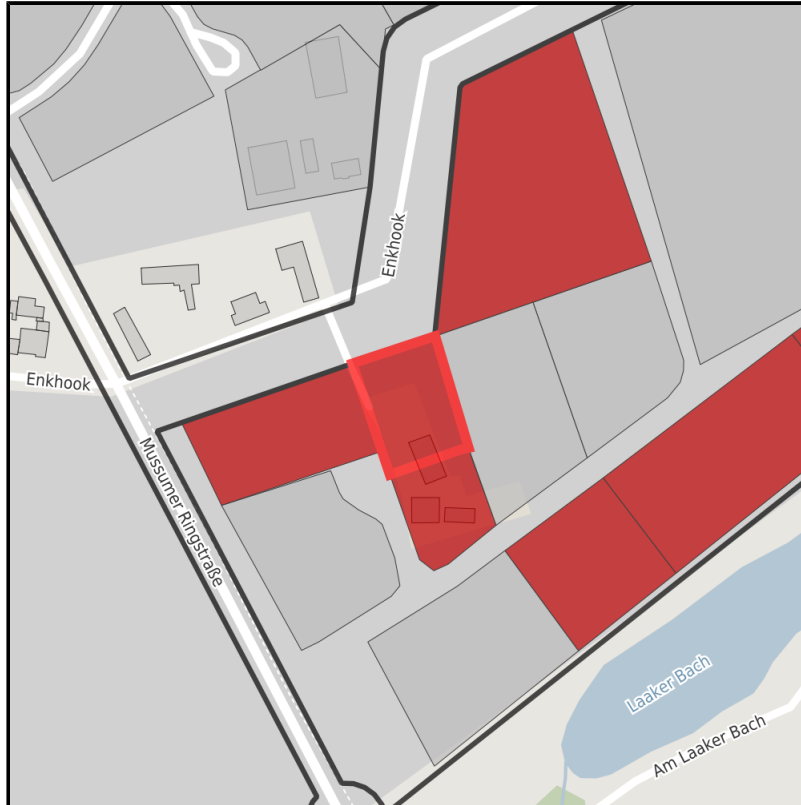

## Industriepark Bocholt

Ort: Bocholt

Regional overview

Municipal overview

Detail view

### Parcel

Area size	3,800 m <sup>2</sup>
Availability	Immediately available area
Area designation	Commercial zone
Divisible	No
24h operation	No