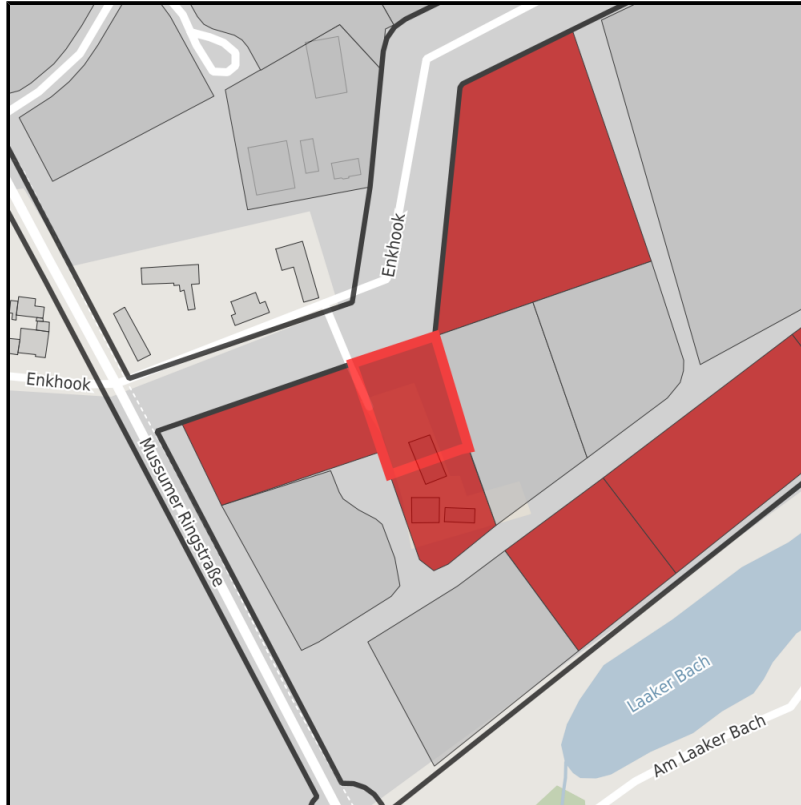

## Industriepark Bocholt

Ort: Bocholt

Regional overview

Municipal overview

Detail view

### Parcel

Area size	3,800 m <sup>2</sup>
Availability	Immediately available area
Area designation	Commercial zone
Divisible	No
24h operation	No