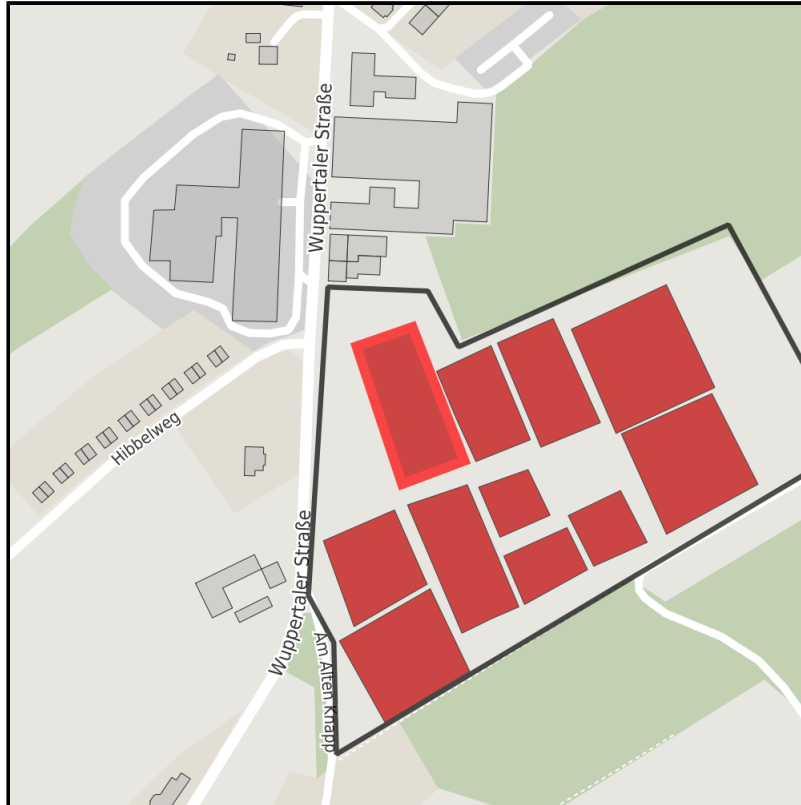

### Tackenberg am Hilgenstock

Ort: Sprockhövel

Regional overview

Municipal overview

Detail view

### Parcel

Area size	3,780 m <sup>2</sup>
Availability	Immediately available area
Divisible	No
24h operation	No