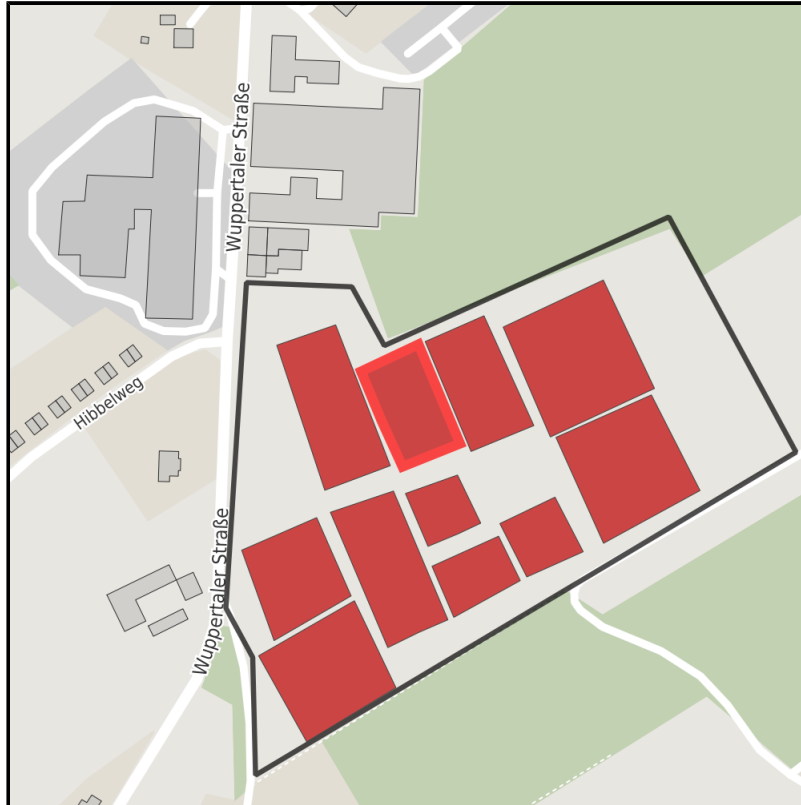

### Tackenberg am Hilgenstock

Ort: Sprockhövel

Regional overview

Municipal overview

Detail view

### Parcel

Area size	2,440 m <sup>2</sup>
Availability	Immediately available area
Divisible	No
24h operation	No