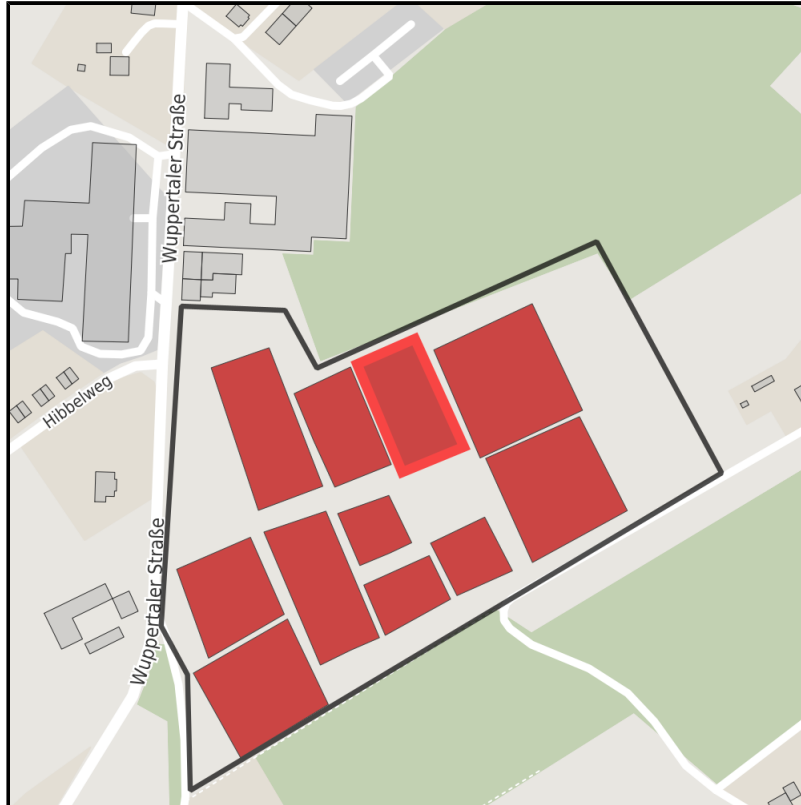

### Tackenberg am Hilgenstock

Ort: Sprockhövel

Regional overview

Municipal overview

Detail view

### Parcel

Area size	2,900 m <sup>2</sup>
Availability	Immediately available area
Divisible	No
24h operation	No