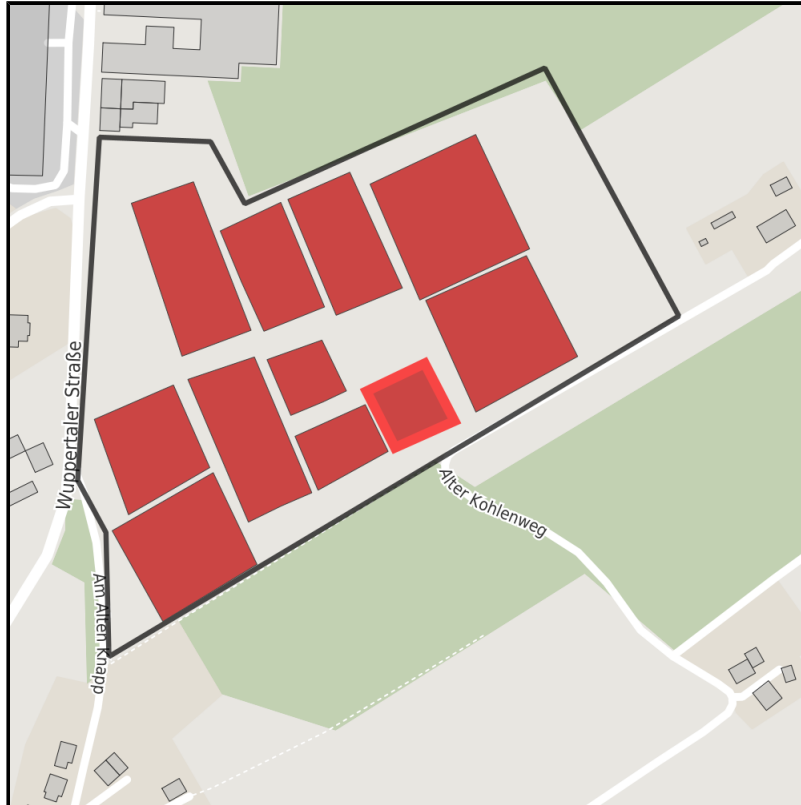

### Tackenberg am Hilgenstock

Ort: Sprockhövel

www.germansite.de

Regional overview

Municipal overview

Detail view

### Parcel

Area size	1,340 m <sup>2</sup>
Availability	Immediately available area
Divisible	No
24h operation	No