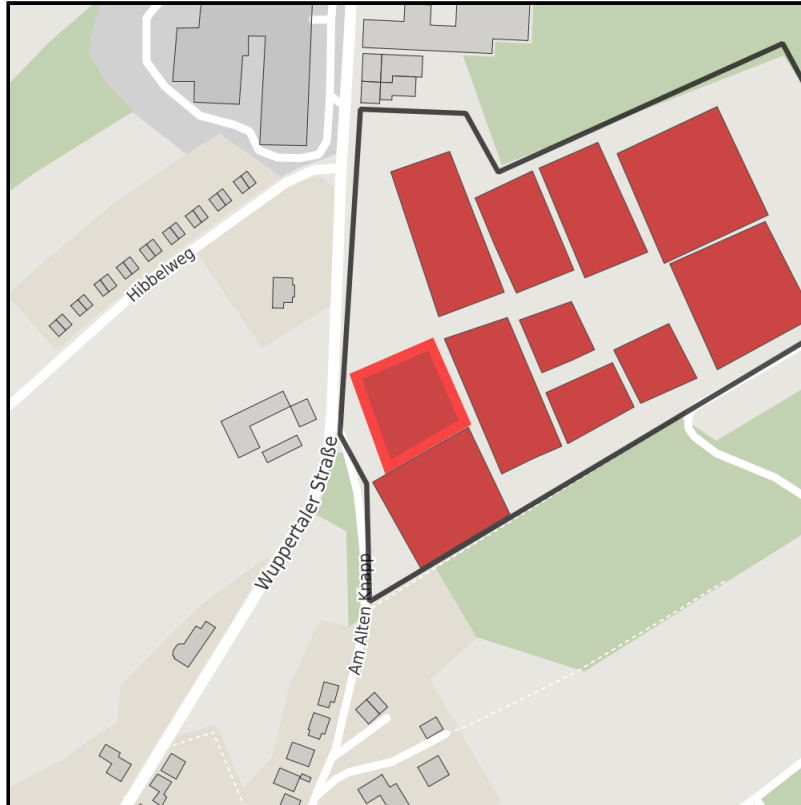

### Tackenberg am Hilgenstock

Ort: Sprockhövel

Regional overview

Municipal overview

Detail view

### Parcel

Area size	2,900 m <sup>2</sup>
Availability	Immediately available area
Divisible	No
24h operation	No